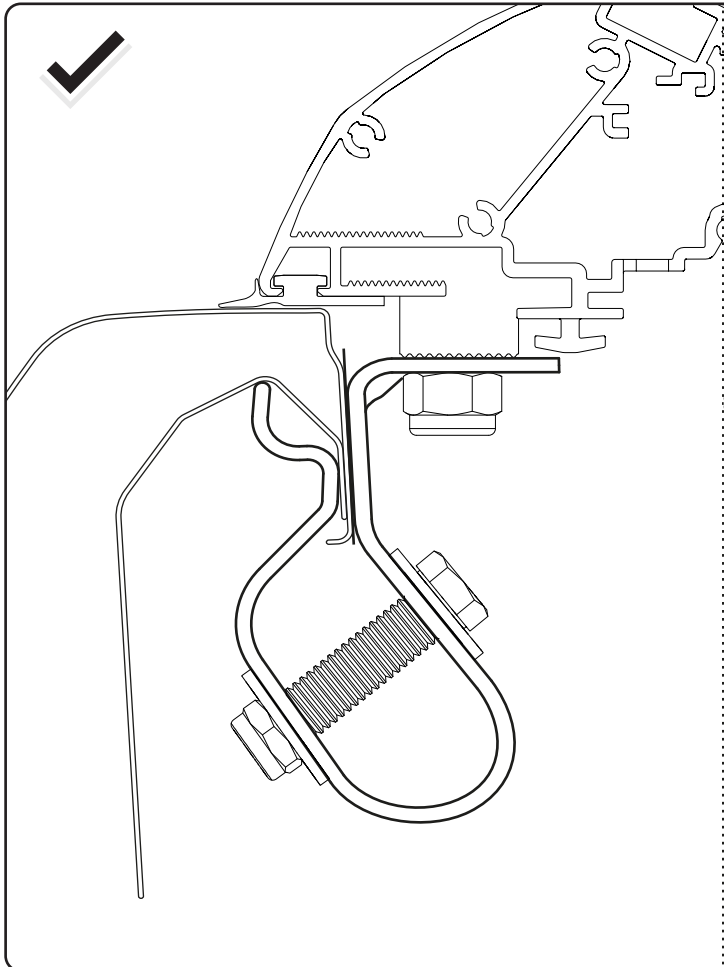

Kit

<p>E</p>  <p>LEFT x1</p>	<p>F</p>  <p>RIGHT x1</p>	<p>G</p>  <p>x12</p>	<p>H</p>  <p>x6</p>
<p>I</p>  <p>x2</p>	<p>J</p>  <p>x1</p>	<p>K</p>  <p>x1</p>	<p>L</p>  <p>x6</p>
<p>M</p>  <p>x6</p>	<p>N</p>  <p>x4</p>	<p>O</p>  <p>x6</p>	<p>P</p>  <p>x6</p>
<p>R</p>  <p>x6</p>	<p>S</p>  <p>x1</p>	<p>T</p>  <p>x2</p>	<p>U</p>  <p>x4</p>

2

Maxus

Ø 3,5mm

Ø 32mm

 Rust Protection

Ø3,5mm

Ø32mm

LOCTITE 243

x2

13mm 10Nm

x4

Steps	Page	Done by
Mounting gliding rail in canister	12	
Holes for drain	17-20	
Width + Cross measurement	27	
Tightening the clamp screw	28-29	
Mounting drain	36	

Customer Service +45 4810 2950 (08:00 - 16:00 CET)
Support info@mountaintop.dk
Website www.mountaintop.dk
Address Pedersholmparken 10, 3600 Frederikssund, Denmark