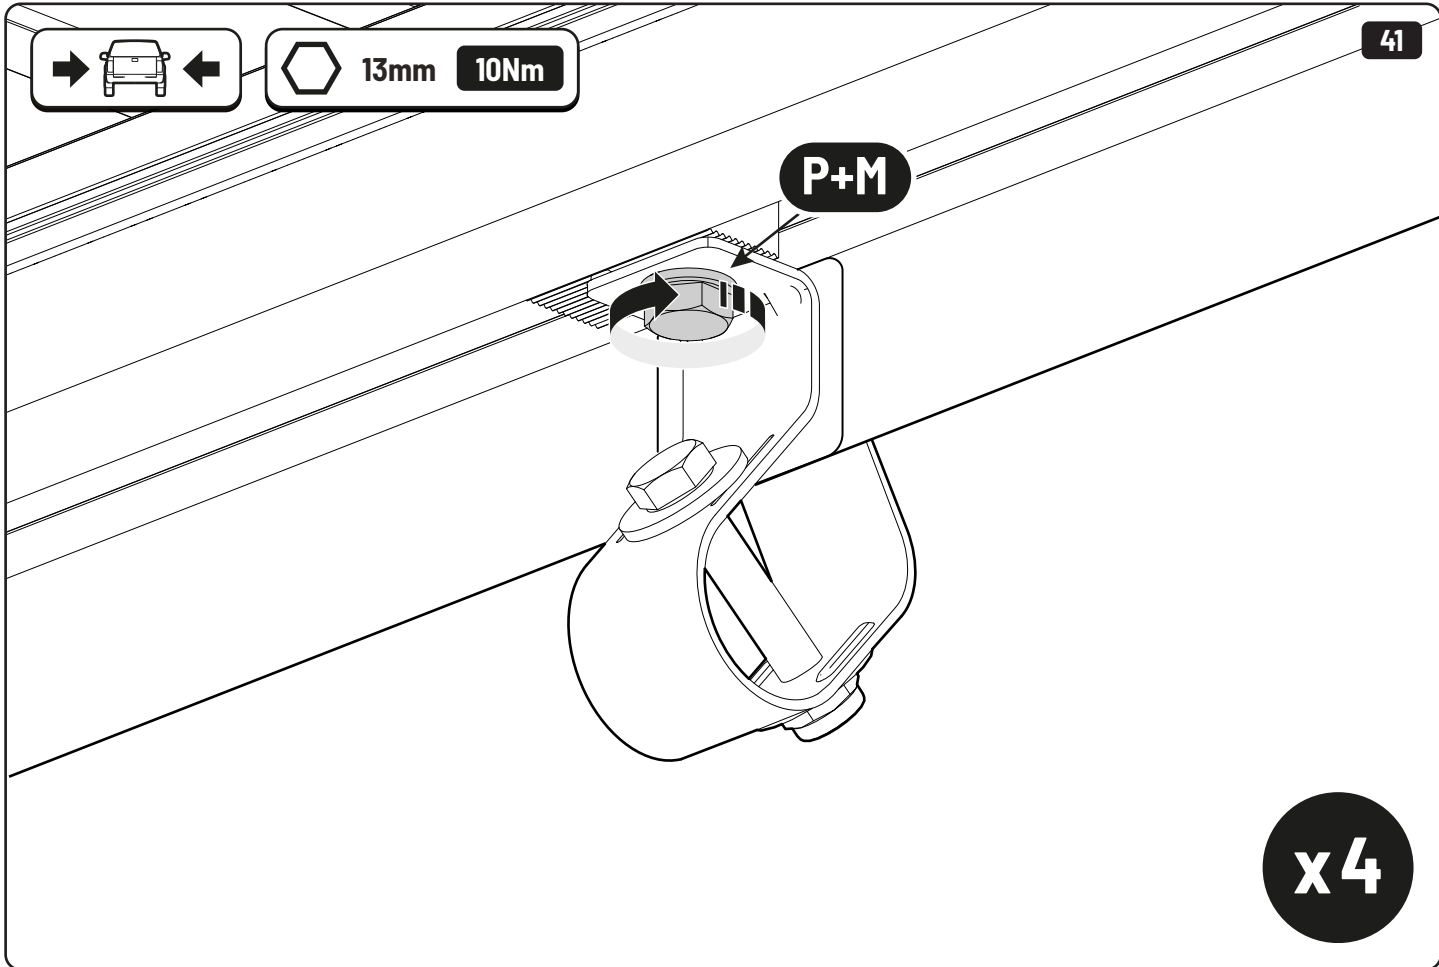

x2

13mm 10Nm

x4

Steps	Page	Done by
Mounting gliding rail in canister	12	
Holes for drain	17-20	
Width + Cross measurement	27	
Tightening the clamp screw	28-29	
Mounting drain	36	

Customer Service +45 4810 2950 (08:00 - 16:00 CET)
Support info@mountaintop.dk
Website www.mountaintop.dk
Address Pedersholmparken 10, 3600 Frederikssund, Denmark