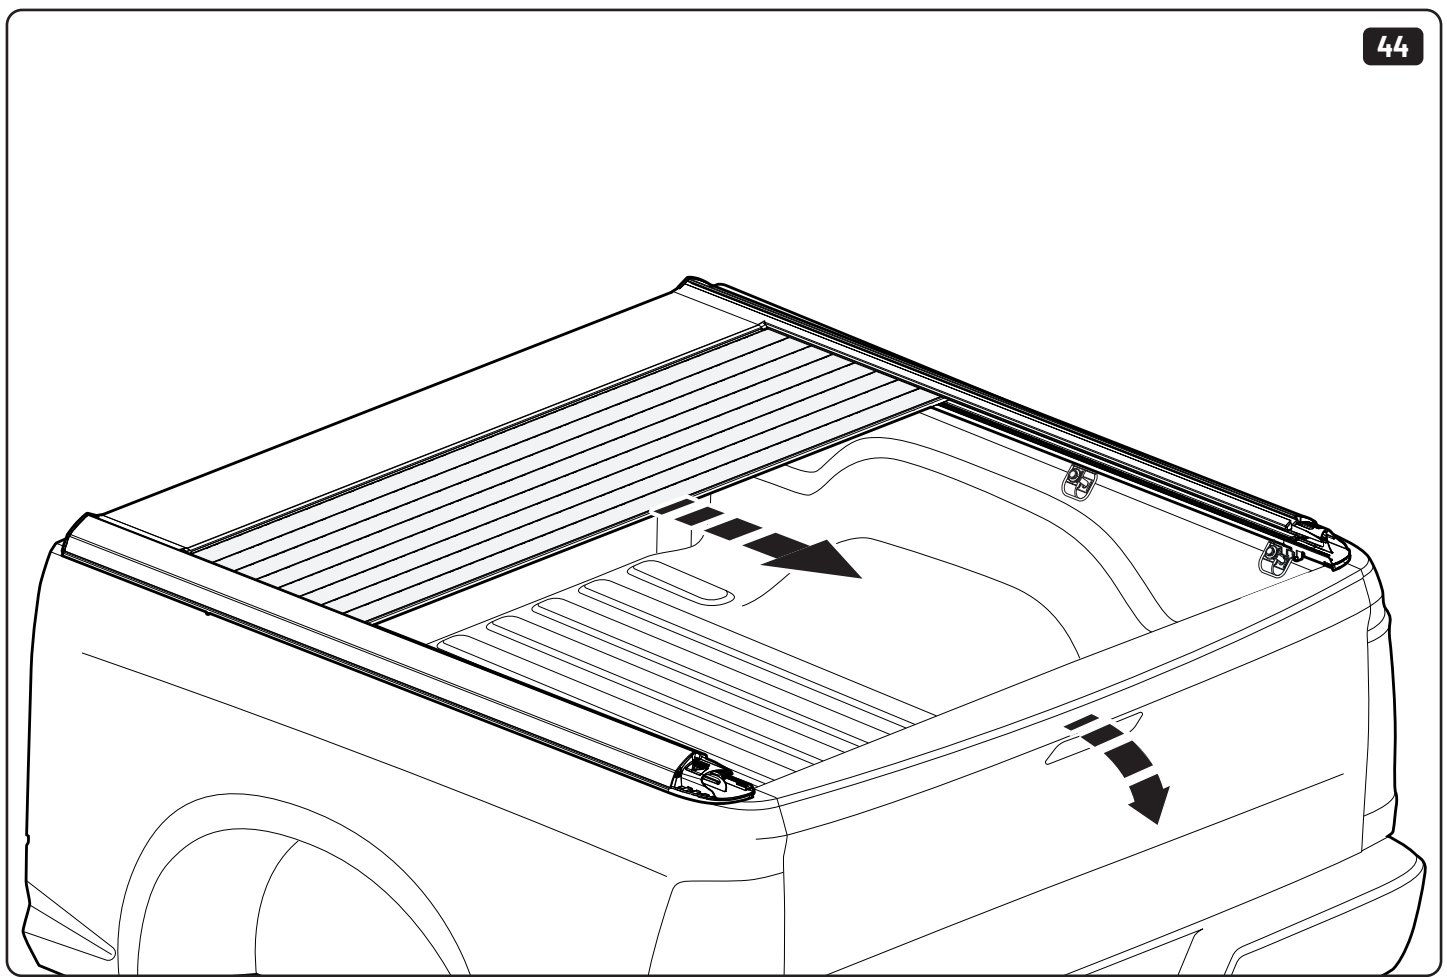

x2

13mm 10Nm

x4

Steps	Page	Done by
Mounting gliding rail in canister	12	
Holes for drain	17-20	
Width + Cross measurement	27	
Tightening the clamp screw	28-29	
Mounting drain	36	

Customer Service +45 4810 2950 (08:00 - 16:00 CET)
Support info@mountaintop.dk
Website www.mountaintop.dk
Address Pedersholmparken 10, 3600 Frederikssund, Denmark