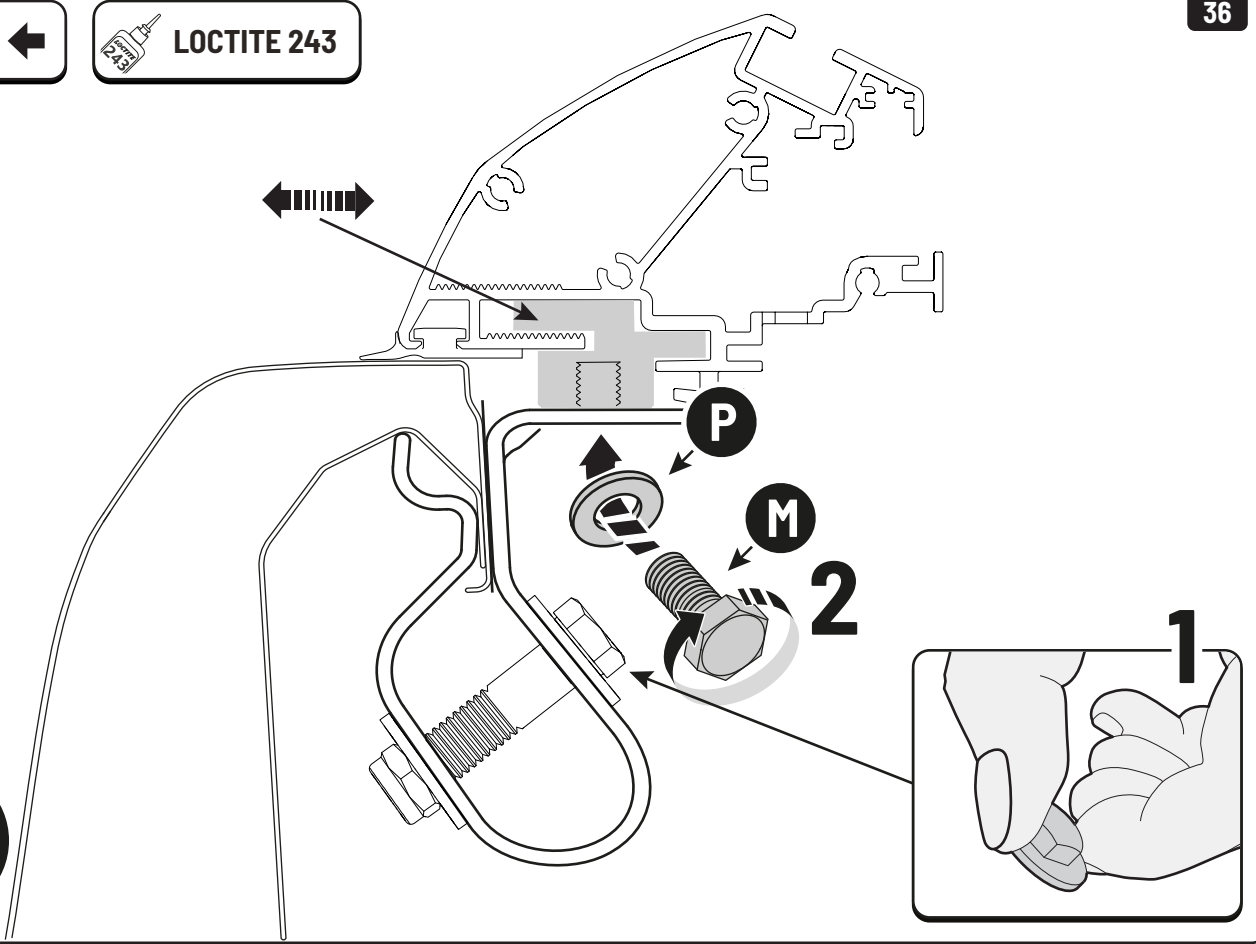

Kit

<p>E</p>  <p>LEFT x1</p>	<p>F</p>  <p>RIGHT x1</p>	<p>G</p>  <p>x12</p>	<p>H</p>  <p>x6</p>
<p>I</p>  <p>x2</p>	<p>J</p>  <p>x1</p>	<p>K</p>  <p>x1</p>	<p>L</p>  <p>x6</p>
<p>M</p>  <p>x6</p>	<p>N</p>  <p>x4</p>	<p>O</p>  <p>x6</p>	<p>P</p>  <p>x6</p>
<p>R</p>  <p>x6</p>	<p>S</p>  <p>x1</p>	<p>T</p>  <p>x2</p>	<p>U</p>  <p>x4</p>

2

Maxus

Ø 3,5mm

Ø 32mm

 Rust Protection

Ø3,5mm

Ø32mm

LOCTITE 243

x2

13mm 10Nm

x4

Steps	Page	Done by
Mounting gliding rail in canister	12	
Holes for drain	17-20	
Width + Cross measurement	27	
Tightening the clamp screw	28-29	
Mounting drain	36	

Customer Service +45 4810 2950 (08:00 - 16:00 CET)
Support info@mountaintop.dk
Website www.mountaintop.dk
Address Pedersholmparken 10, 3600 Frederikssund, Denmark