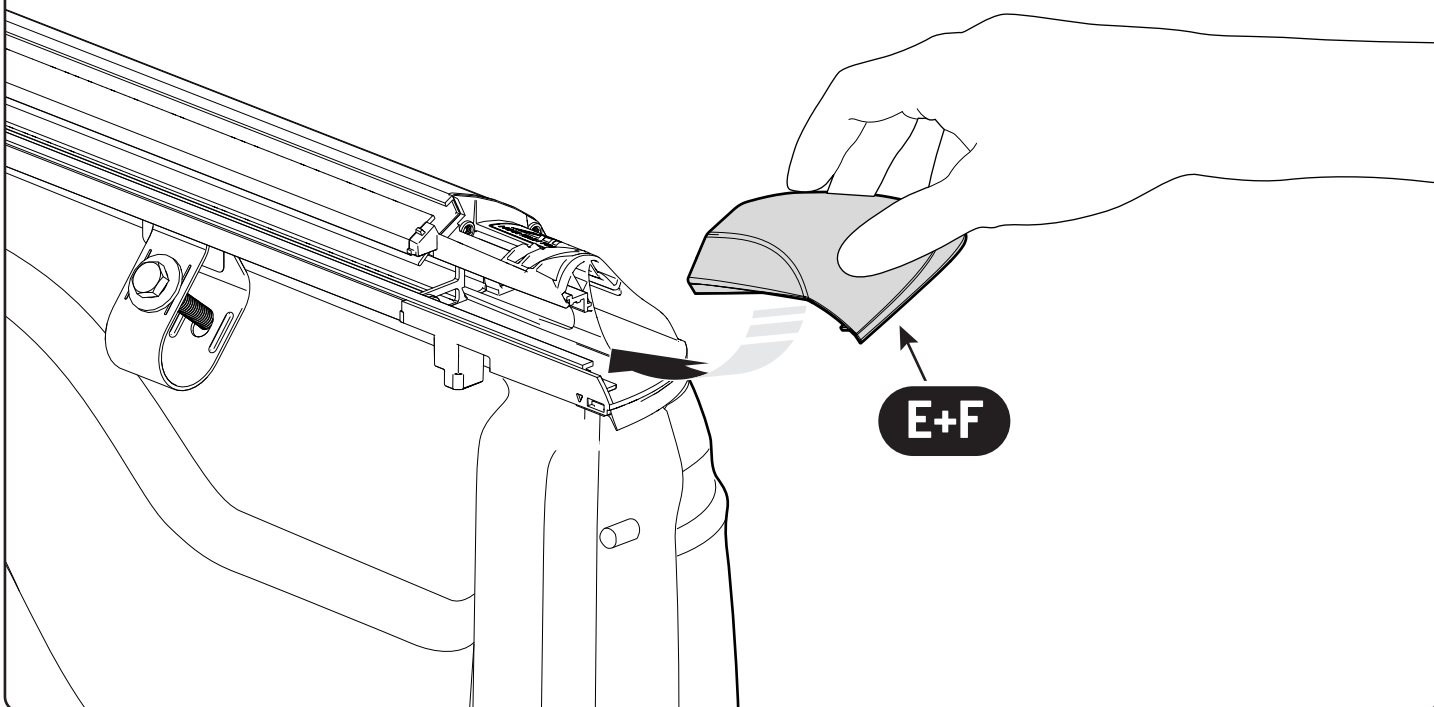

x2

13mm 10Nm

x4

Steps	Page	Done by
Mounting gliding rail in canister	12	
Holes for drain	17-20	
Width + Cross measurement	27	
Tightening the clamp screw	28-29	
Mounting drain	36	

Customer Service +45 4810 2950 (08:00 - 16:00 CET)
Support info@mountaintop.dk
Website www.mountaintop.dk
Address Pedersholmparken 10, 3600 Frederikssund, Denmark