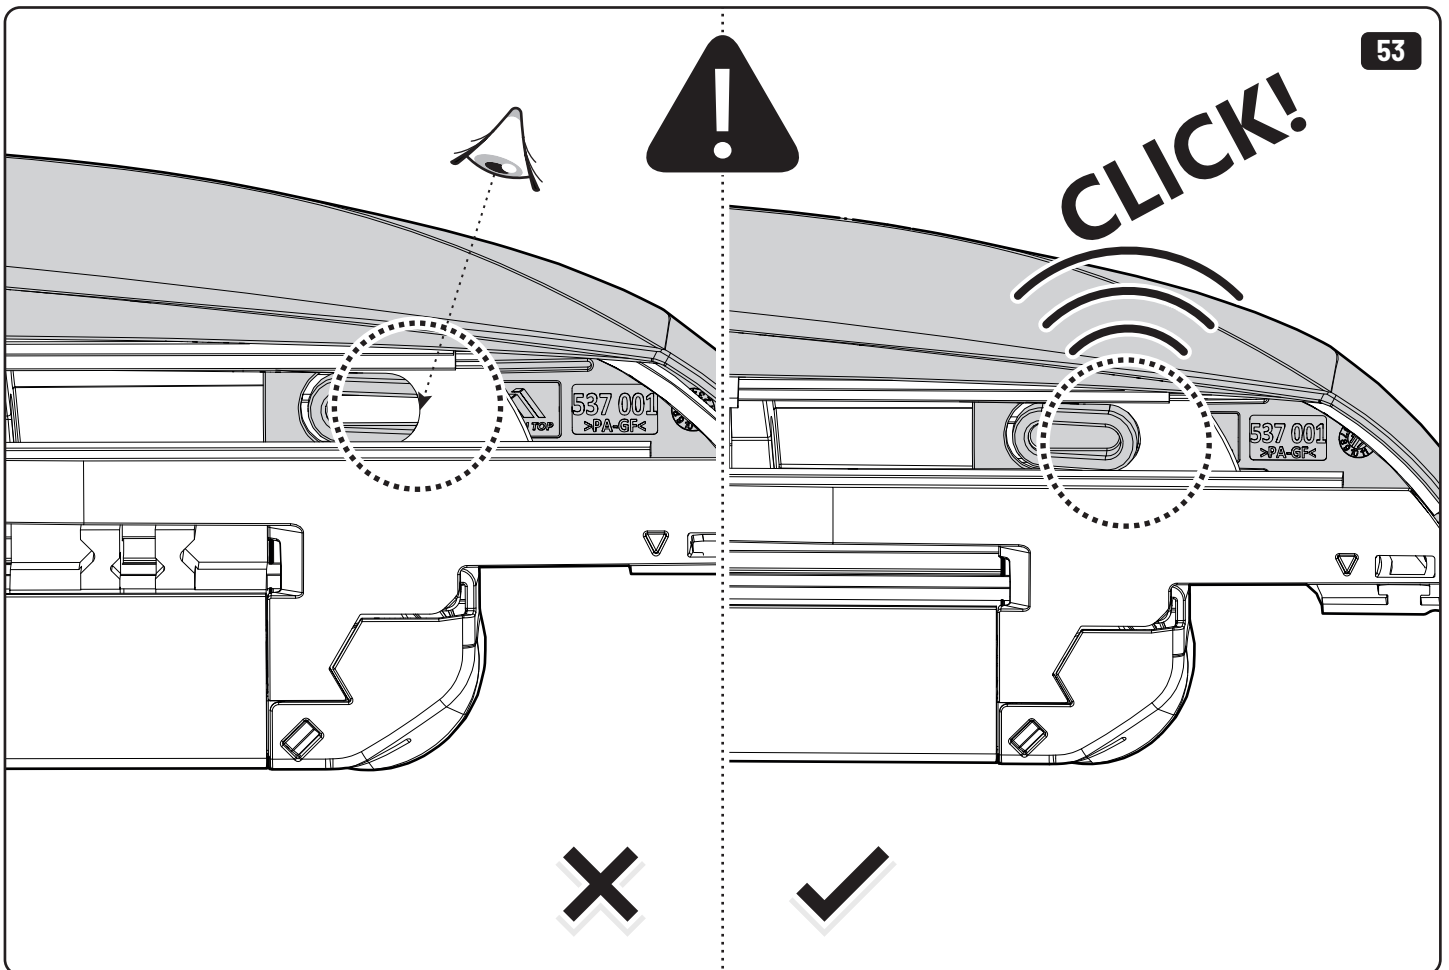

x2

13mm 10Nm

x4

Steps	Page	Done by
Mounting gliding rail in canister	12	
Holes for drain	17-20	
Width + Cross measurement	27	
Tightening the clamp screw	28-29	
Mounting drain	36	

Customer Service +45 4810 2950 (08:00 - 16:00 CET)
Support info@mountaintop.dk
Website www.mountaintop.dk
Address Pedersholmparken 10, 3600 Frederikssund, Denmark