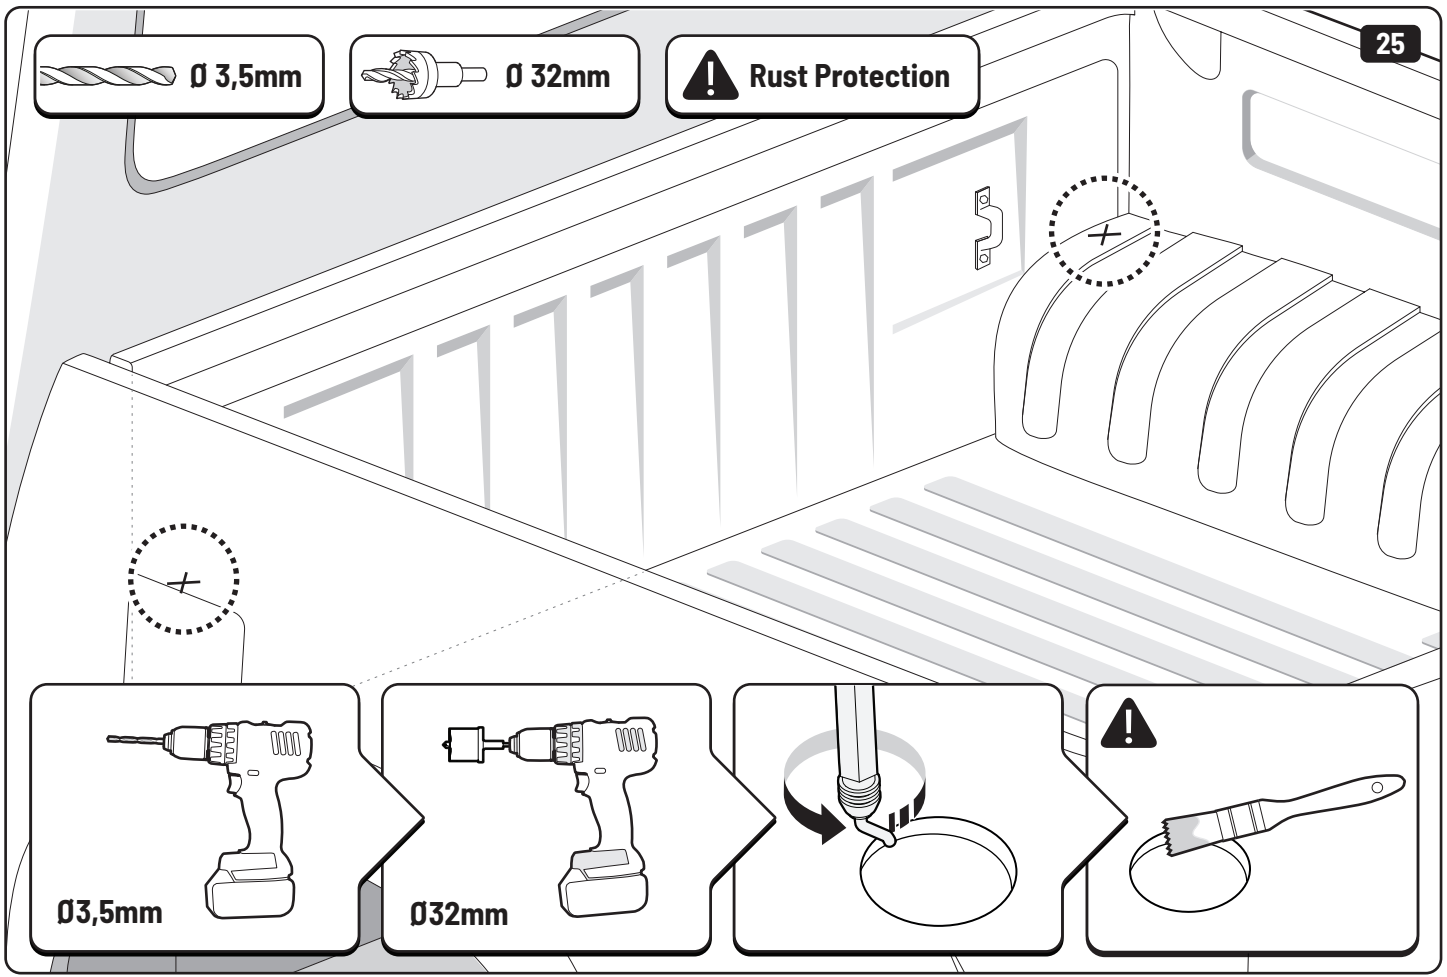

Ø 3,5mm

Ø 32mm

Rust Protection

Ø3,5mm

Ø32mm