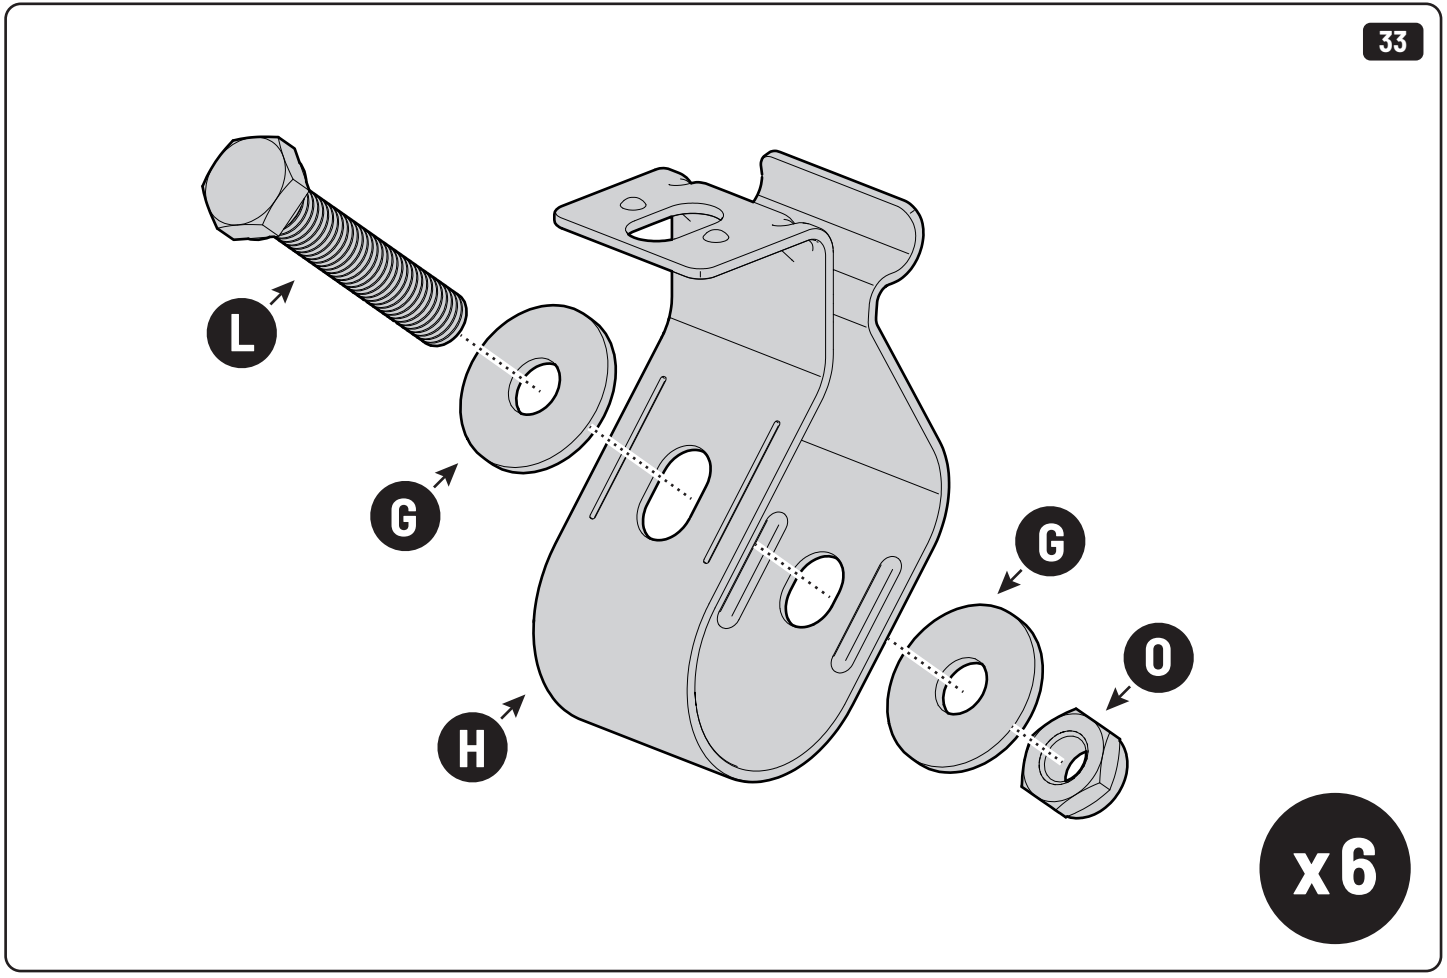

2

Maxus

Ø 3,5mm

Ø 32mm

 Rust Protection

Ø3,5mm

Ø32mm

LOCTITE 243