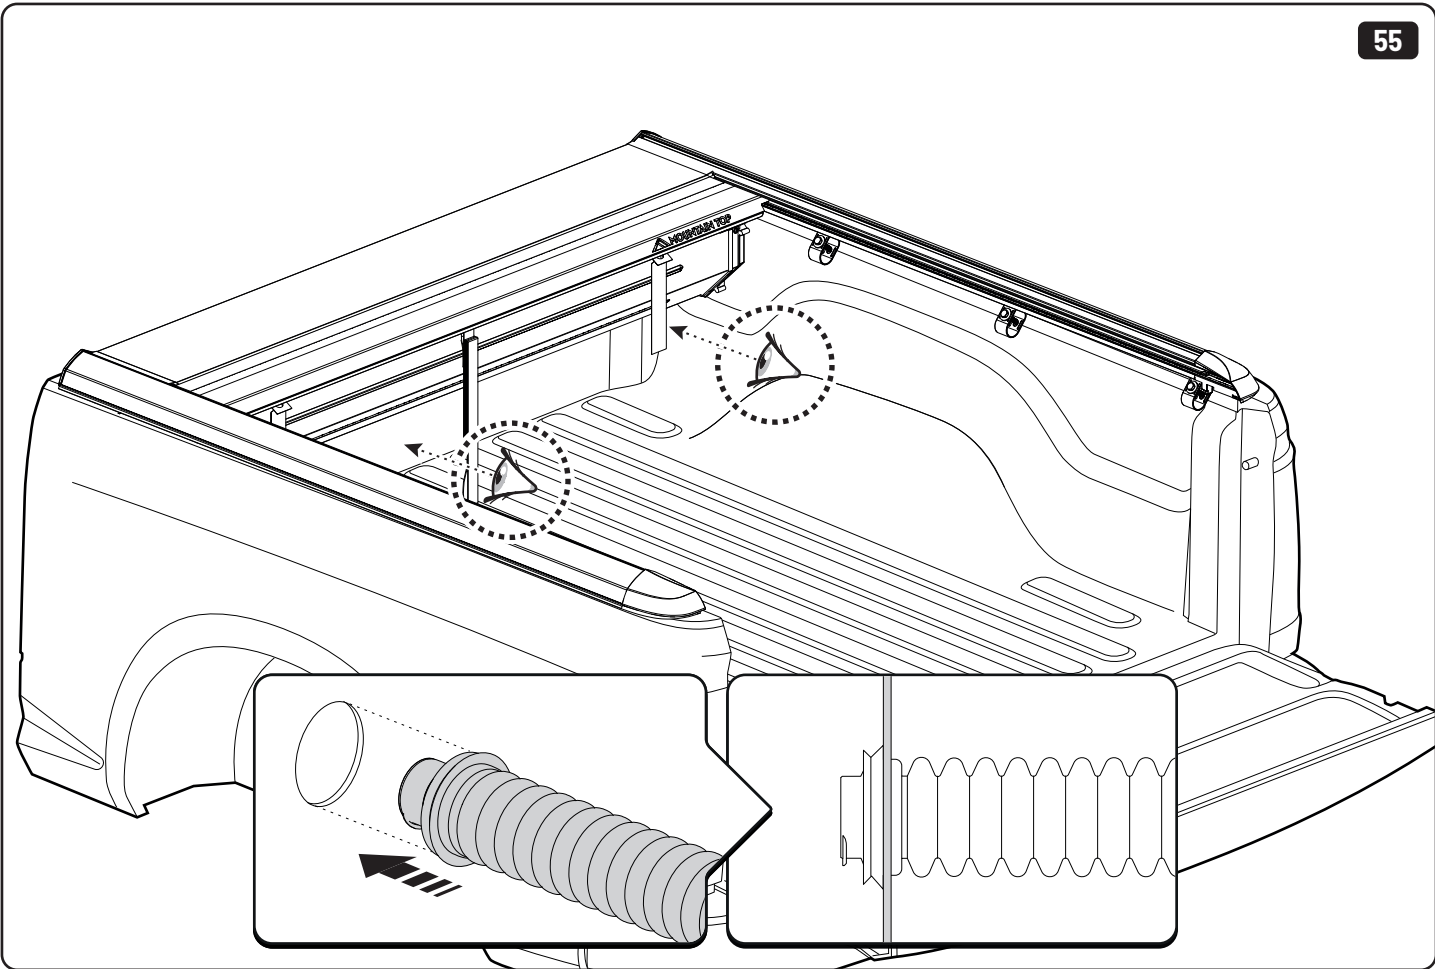

x2

13mm 10Nm

x4

Steps	Page	Done by
Mounting gliding rail in canister	12	
Holes for drain	17-20	
Width + Cross measurement	27	
Tightening the clamp screw	28-29	
Mounting drain	36	

Customer Service +45 4810 2950 (08:00 - 16:00 CET)
Support info@mountaintop.dk
Website www.mountaintop.dk
Address Pedersholmparken 10, 3600 Frederikssund, Denmark