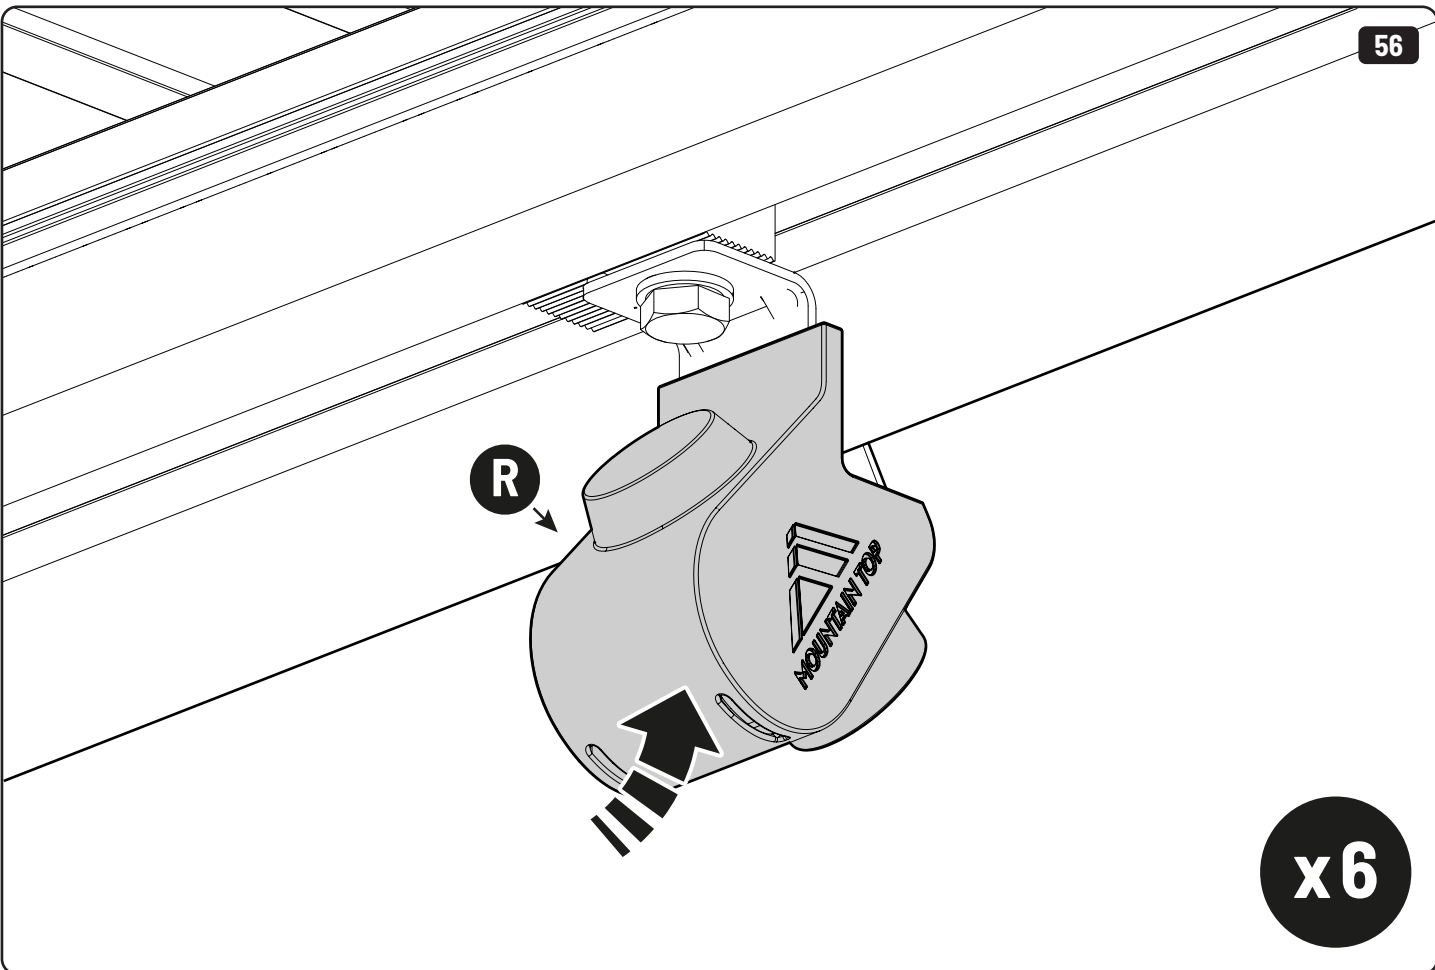

x2

13mm 10Nm

x4

Steps	Page	Done by
Mounting gliding rail in canister	12	
Holes for drain	17-20	
Width + Cross measurement	27	
Tightening the clamp screw	28-29	
Mounting drain	36	

Customer Service +45 4810 2950 (08:00 - 16:00 CET)
Support info@mountaintop.dk
Website www.mountaintop.dk
Address Pedersholmparken 10, 3600 Frederikssund, Denmark