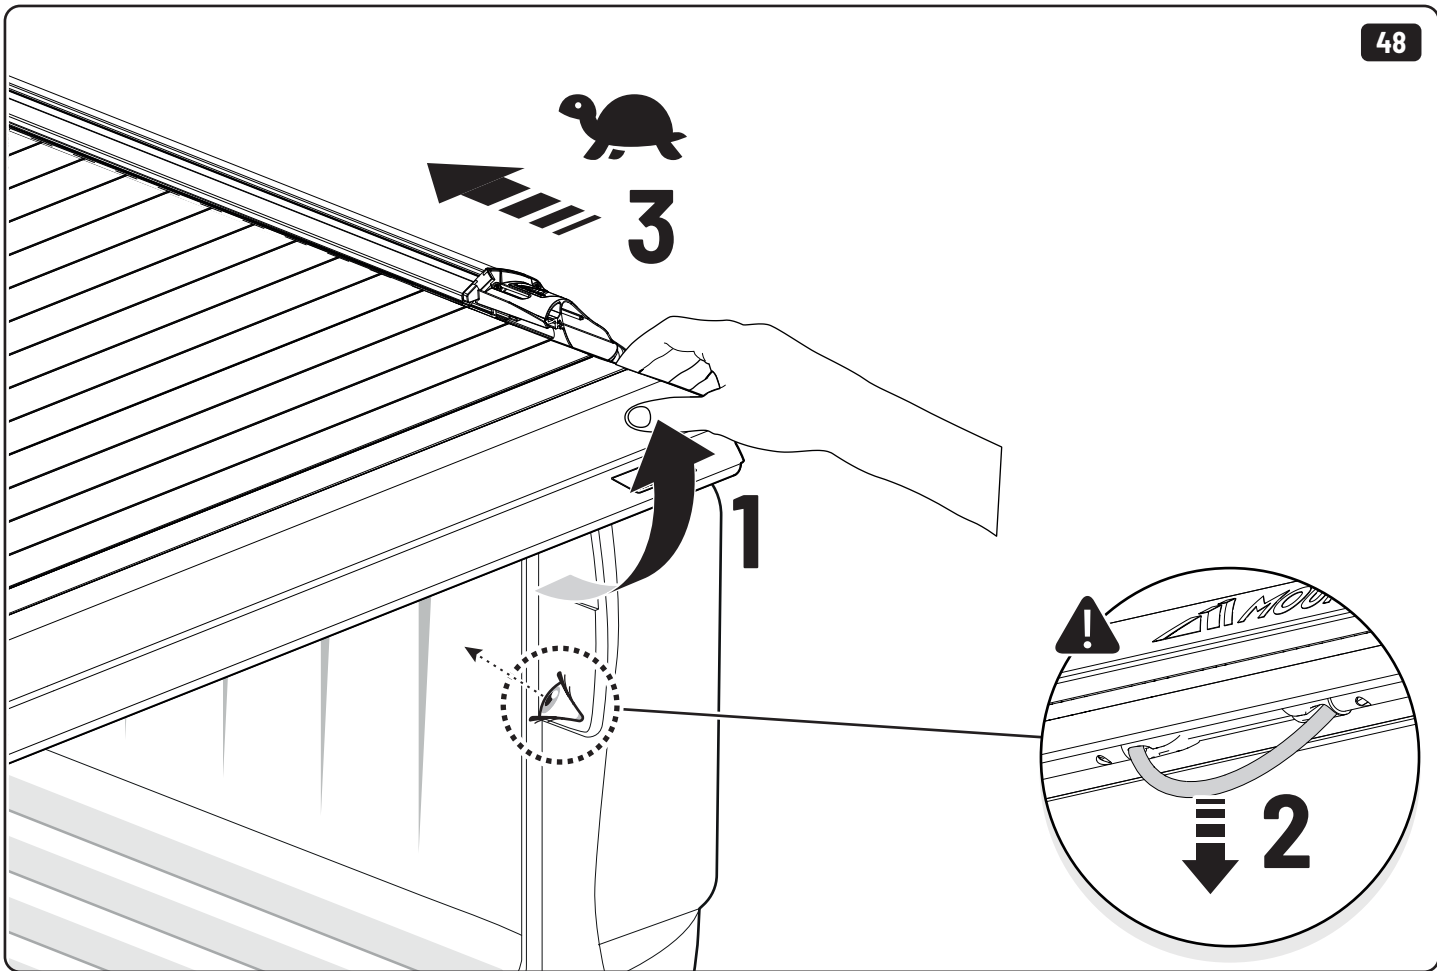

x2

13mm 10Nm

x4

Steps	Page	Done by
Mounting gliding rail in canister	12	
Holes for drain	17-20	
Width + Cross measurement	27	
Tightening the clamp screw	28-29	
Mounting drain	36	

Customer Service +45 4810 2950 (08:00 - 16:00 CET)
Support info@mountaintop.dk
Website www.mountaintop.dk
Address Pedersholmparken 10, 3600 Frederikssund, Denmark