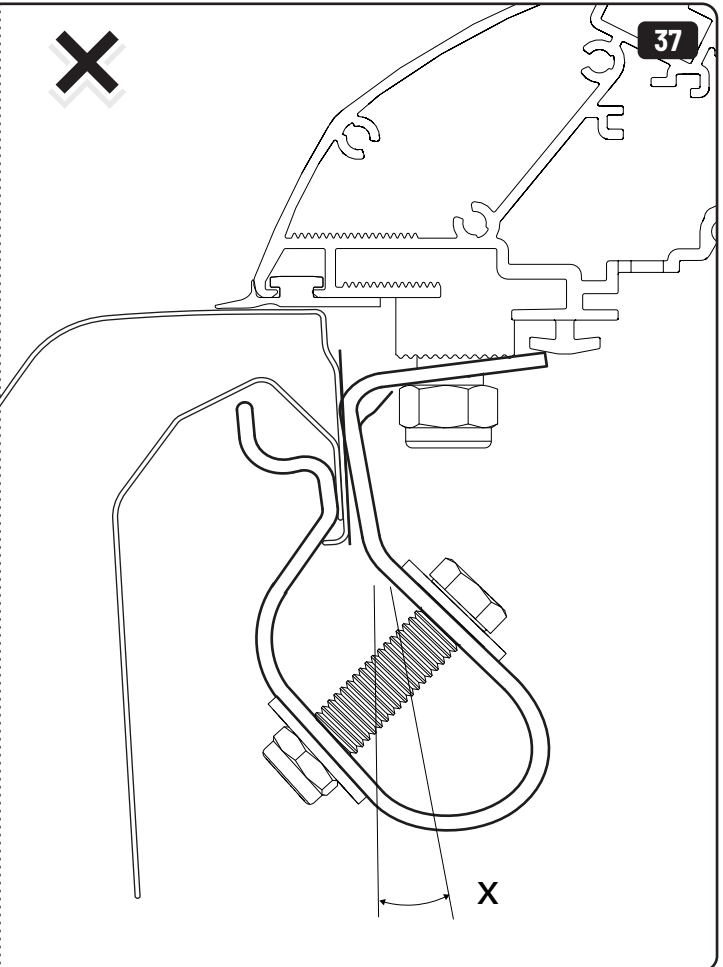

2

Maxus

Ø 3,5mm

Ø 32mm

 Rust Protection

Ø3,5mm

Ø32mm

LOCTITE 243

x2

13mm 10Nm

x4

Steps	Page	Done by
Mounting gliding rail in canister	12	
Holes for drain	17-20	
Width + Cross measurement	27	
Tightening the clamp screw	28-29	
Mounting drain	36	

Customer Service +45 4810 2950 (08:00 - 16:00 CET)
Support info@mountaintop.dk
Website www.mountaintop.dk
Address Pedersholmparken 10, 3600 Frederikssund, Denmark