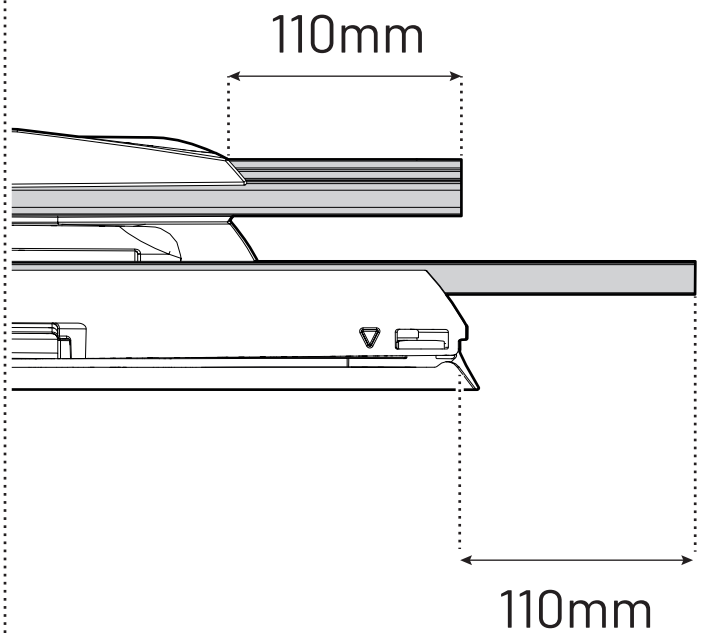

2

Maxus

Ø 3,5mm

Ø 32mm

 Rust Protection

Ø3,5mm

Ø32mm

LOCTITE 243