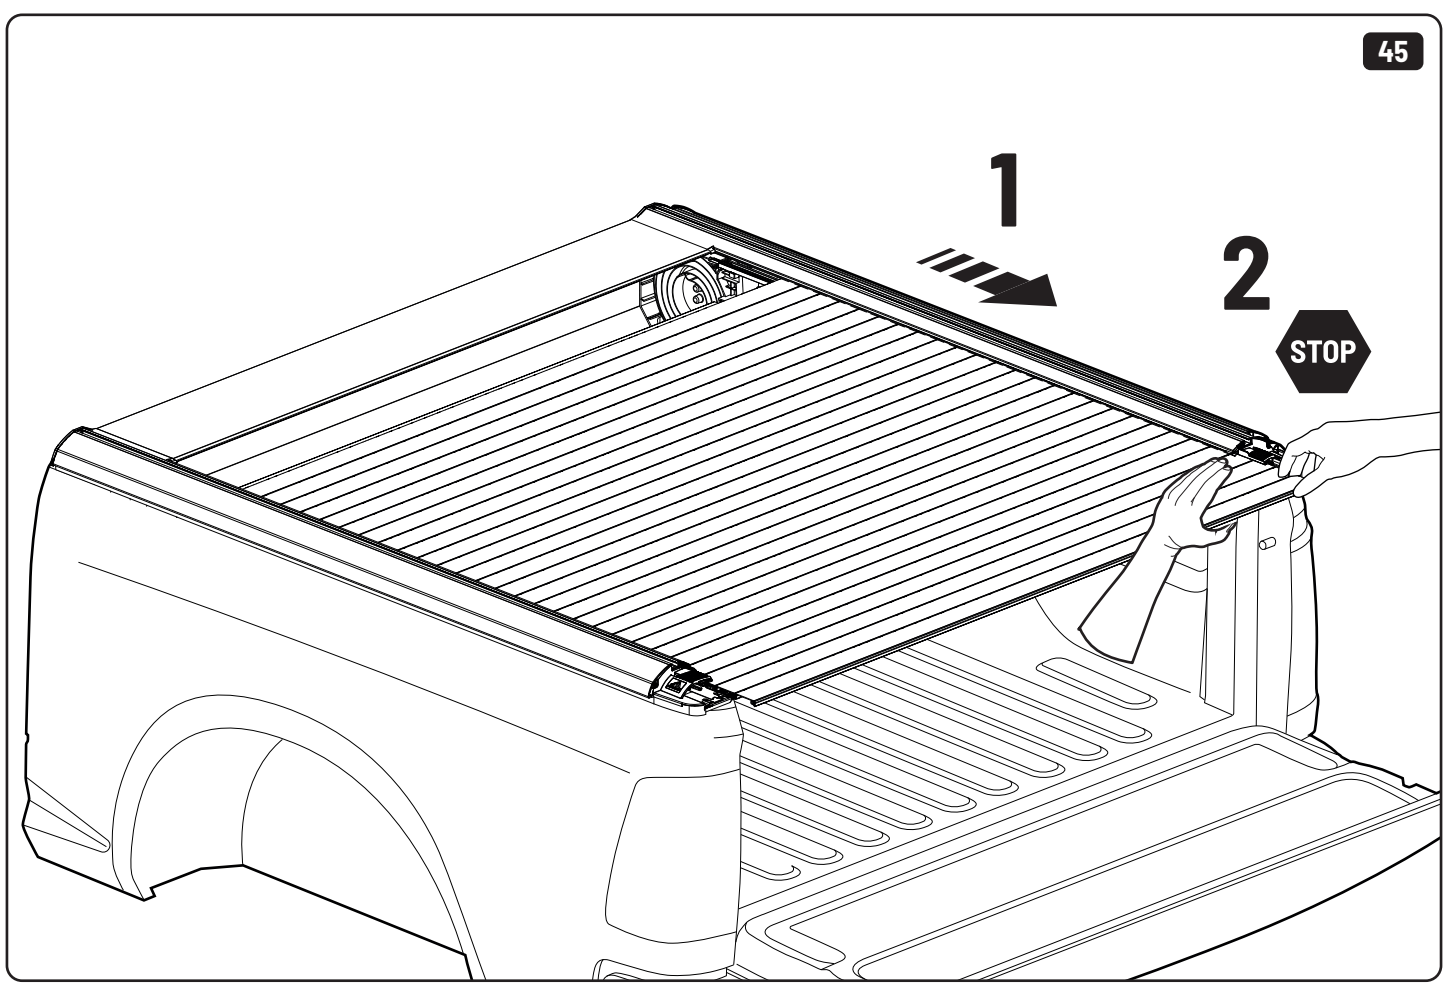

x2

13mm 10Nm

x4

Steps	Page	Done by
Mounting gliding rail in canister	12	
Holes for drain	17-20	
Width + Cross measurement	27	
Tightening the clamp screw	28-29	
Mounting drain	36	

Customer Service +45 4810 2950 (08:00 - 16:00 CET)
Support info@mountaintop.dk
Website www.mountaintop.dk
Address Pedersholmparken 10, 3600 Frederikssund, Denmark