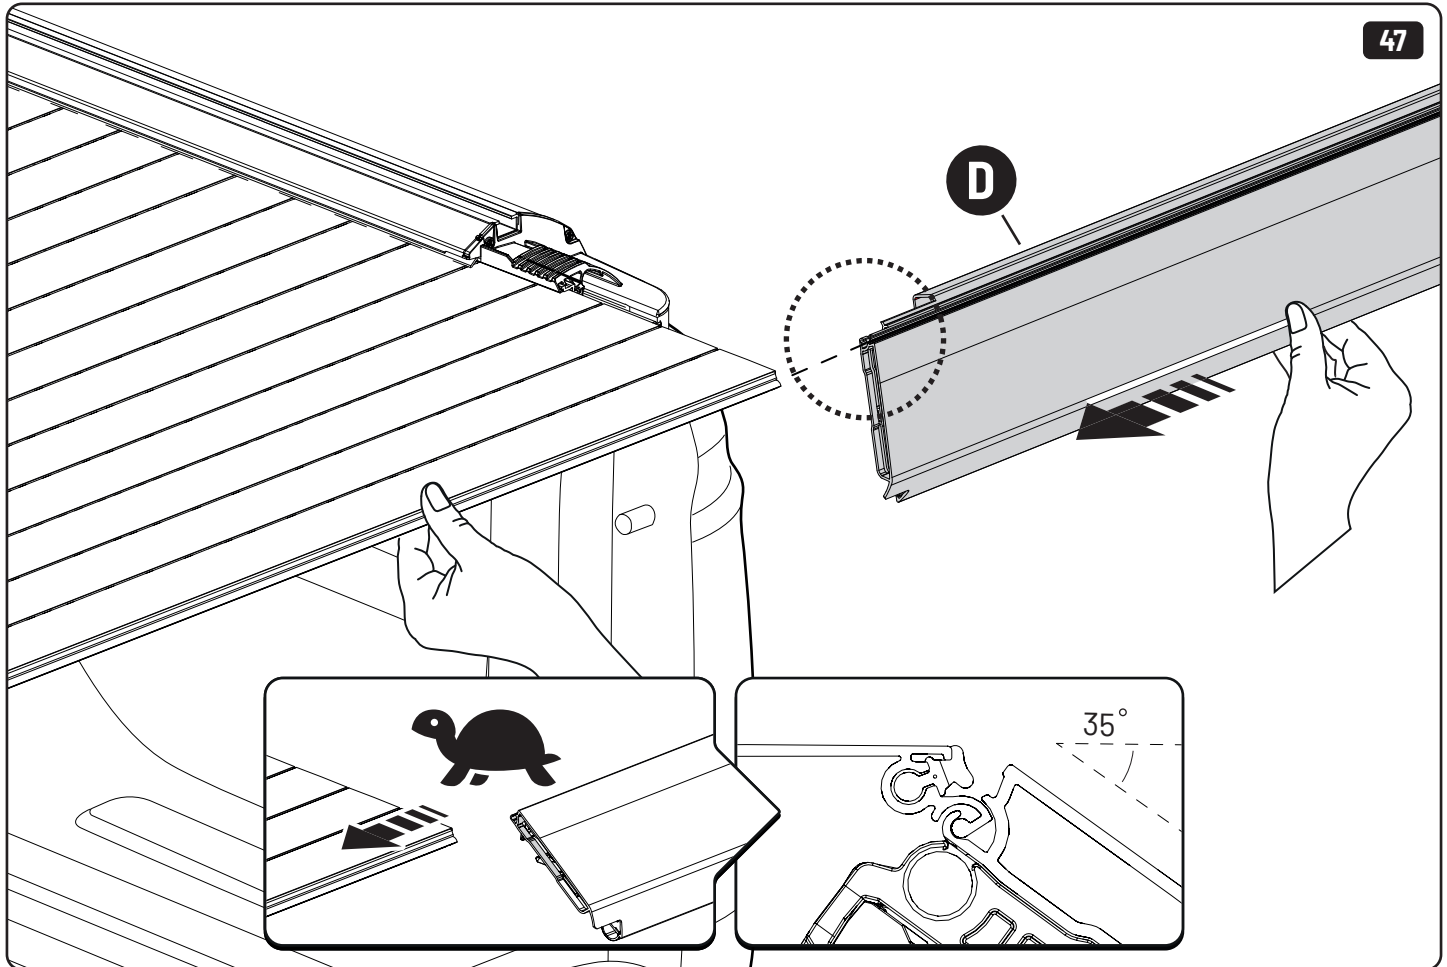

x2

13mm 10Nm

x4

Steps	Page	Done by
Mounting gliding rail in canister	12	
Holes for drain	17-20	
Width + Cross measurement	27	
Tightening the clamp screw	28-29	
Mounting drain	36	

Customer Service +45 4810 2950 (08:00 - 16:00 CET)
Support info@mountaintop.dk
Website www.mountaintop.dk
Address Pedersholmparken 10, 3600 Frederikssund, Denmark