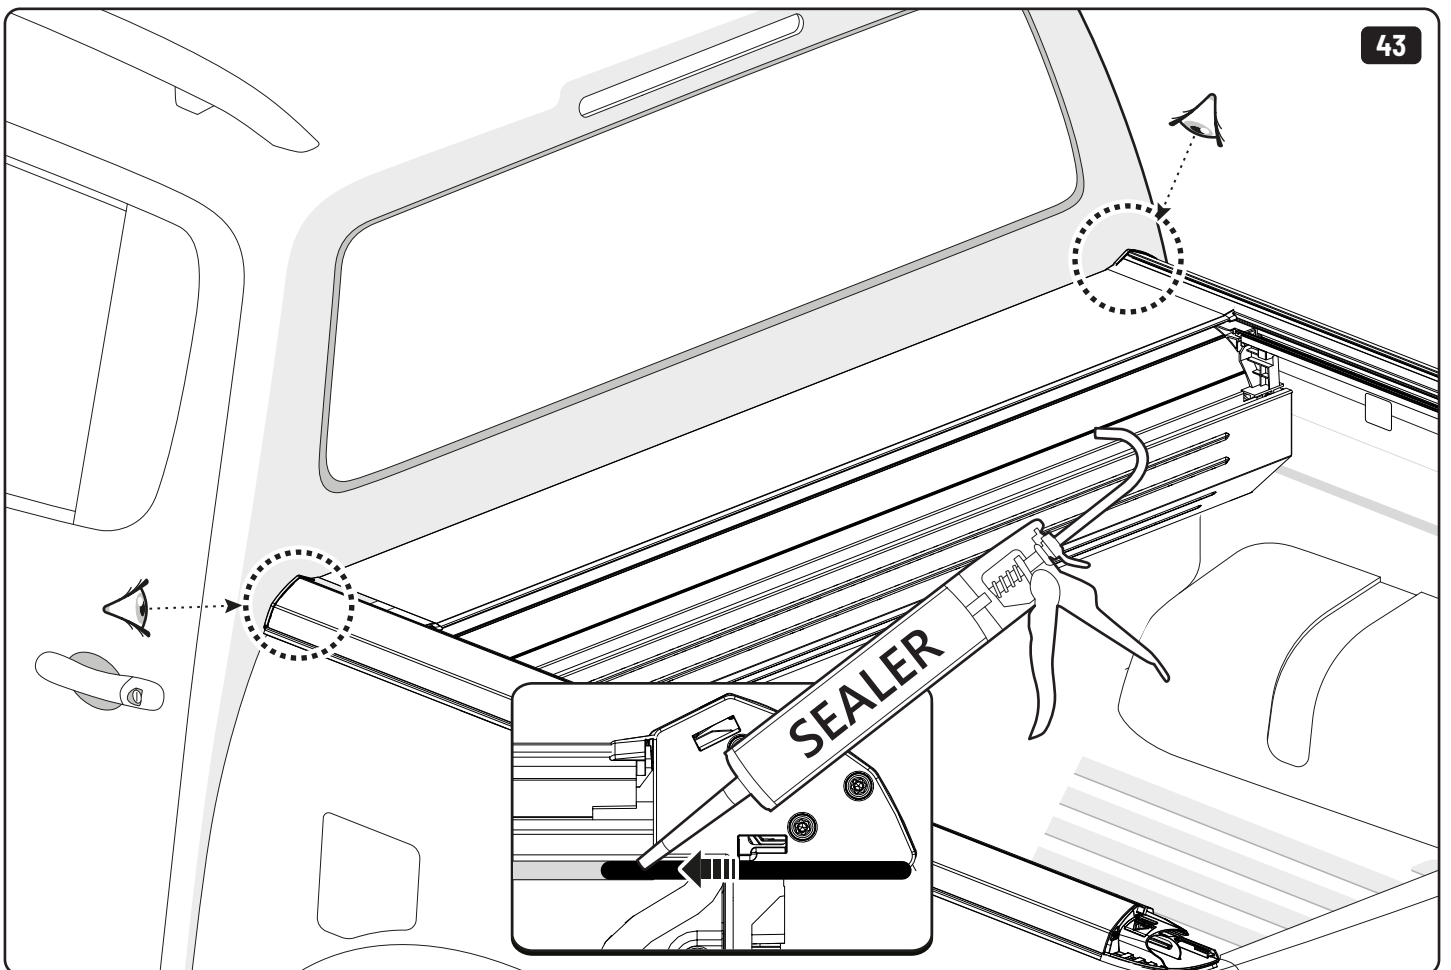

x2

13mm 10Nm

x4

Steps	Page	Done by
Mounting gliding rail in canister	12	
Holes for drain	17-20	
Width + Cross measurement	27	
Tightening the clamp screw	28-29	
Mounting drain	36	

Customer Service +45 4810 2950 (08:00 - 16:00 CET)
Support info@mountaintop.dk
Website www.mountaintop.dk
Address Pedersholmparken 10, 3600 Frederikssund, Denmark