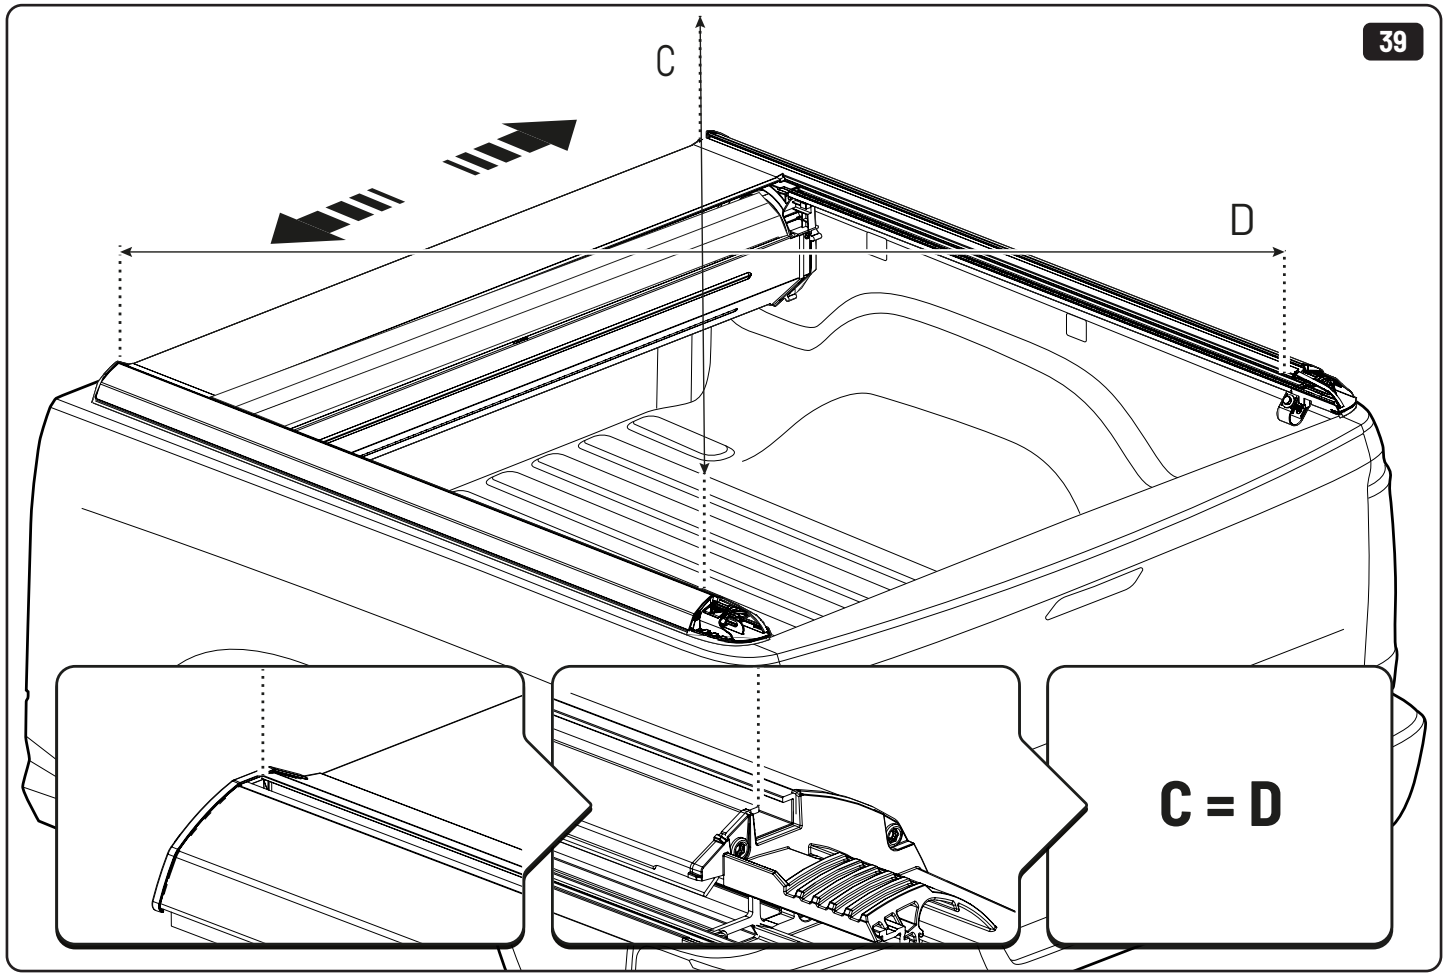

x2

13mm 10Nm

x4

Steps	Page	Done by
Mounting gliding rail in canister	12	
Holes for drain	17-20	
Width + Cross measurement	27	
Tightening the clamp screw	28-29	
Mounting drain	36	

Customer Service +45 4810 2950 (08:00 - 16:00 CET)
Support info@mountaintop.dk
Website www.mountaintop.dk
Address Pedersholmparken 10, 3600 Frederikssund, Denmark