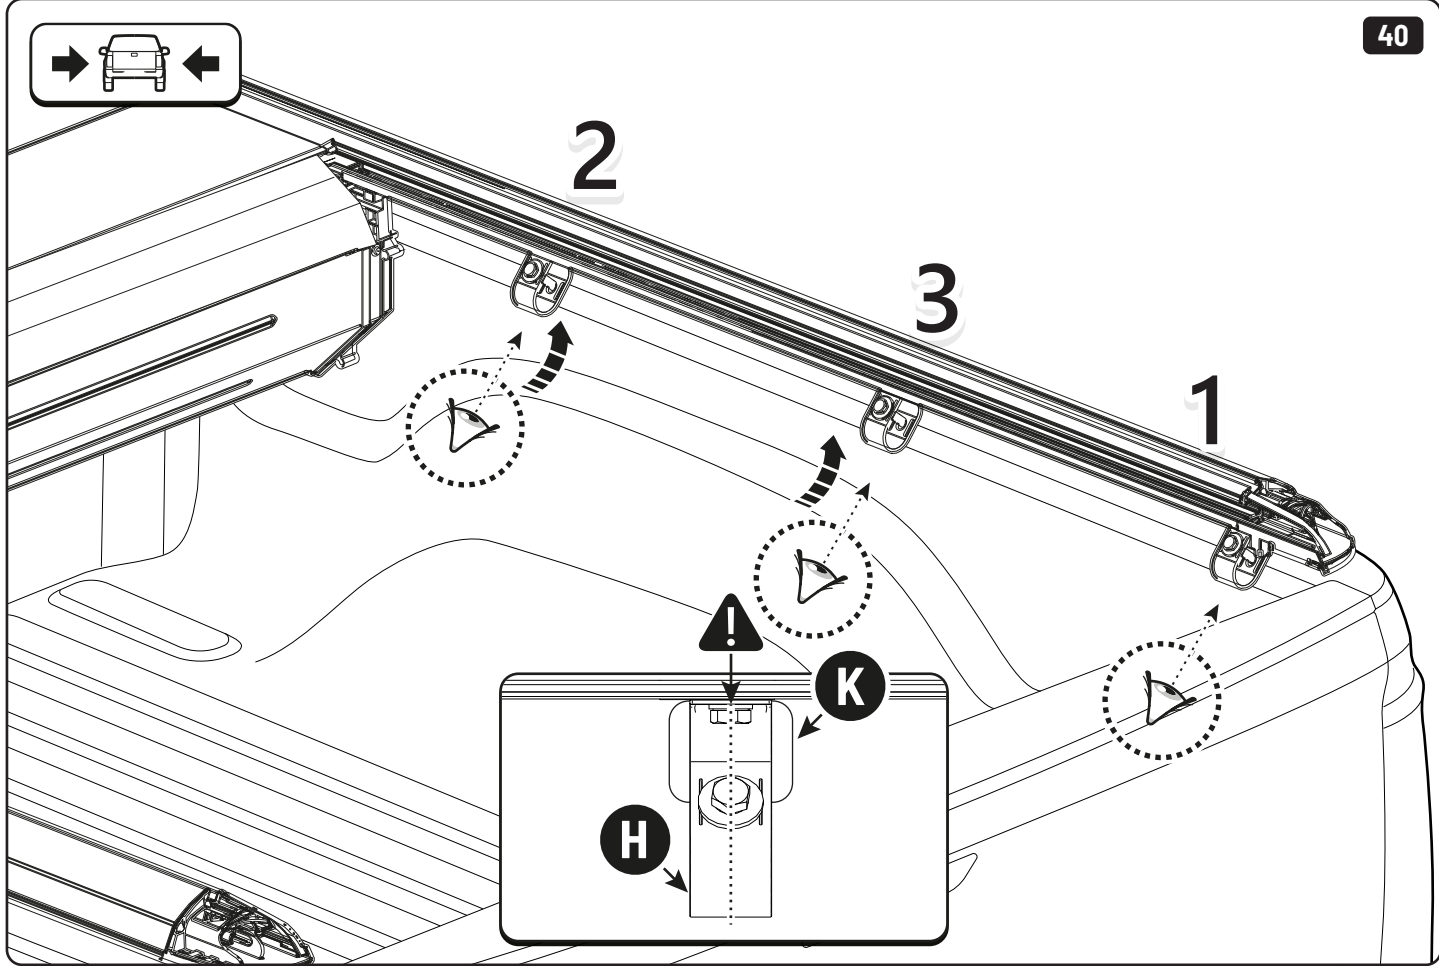

x2

13mm 10Nm

x4

Steps	Page	Done by
Mounting gliding rail in canister	12	
Holes for drain	17-20	
Width + Cross measurement	27	
Tightening the clamp screw	28-29	
Mounting drain	36	

Customer Service +45 4810 2950 (08:00 - 16:00 CET)
Support info@mountaintop.dk
Website www.mountaintop.dk
Address Pedersholmparken 10, 3600 Frederikssund, Denmark