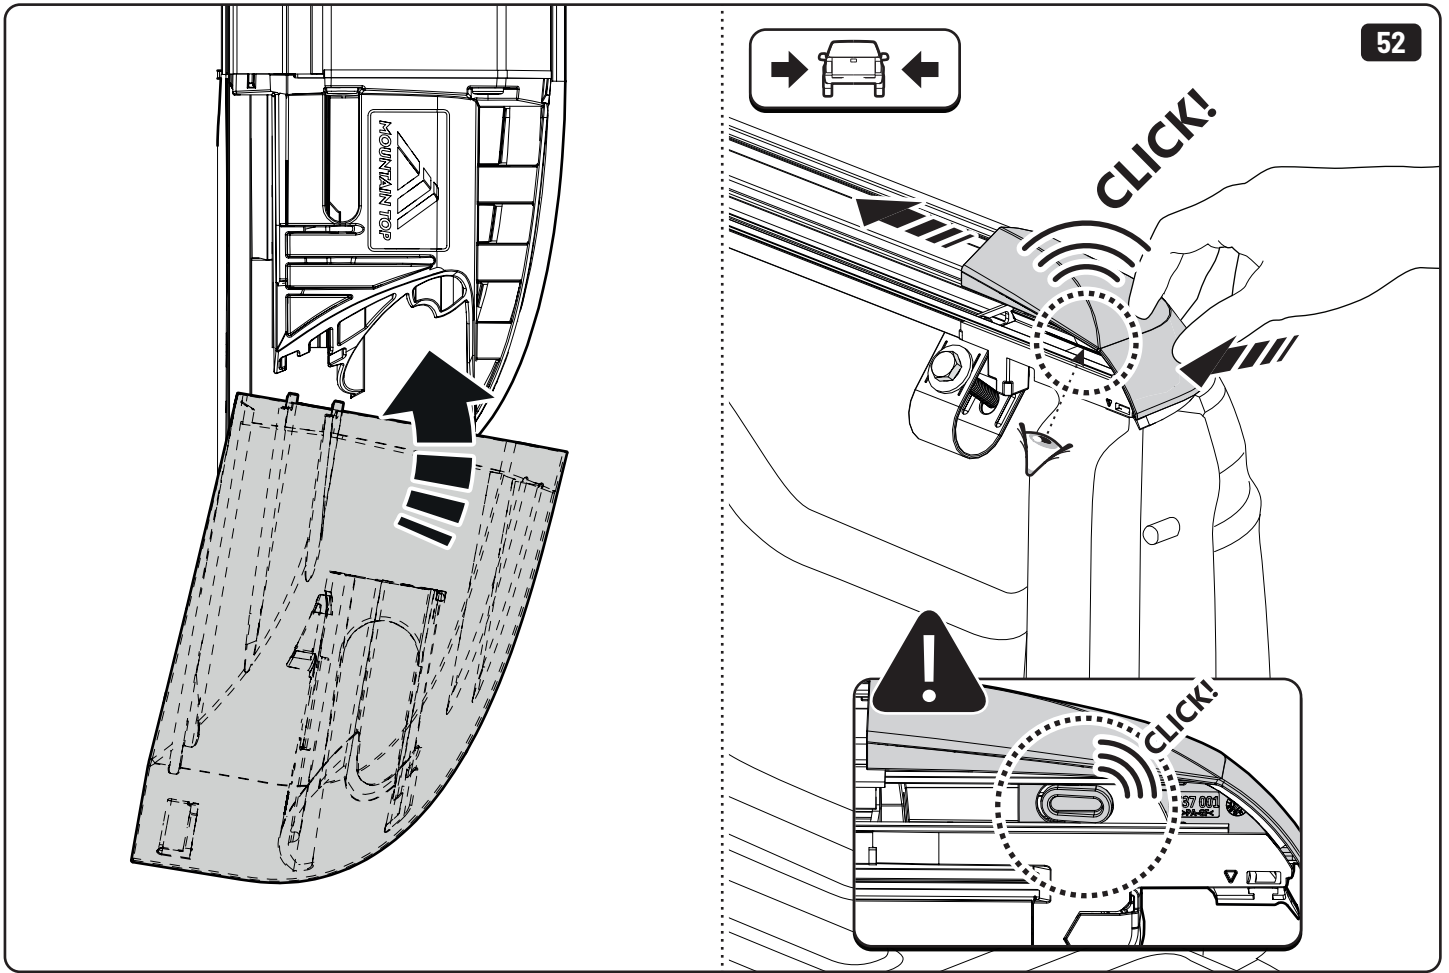

x2

13mm 10Nm

x4

Steps	Page	Done by
Mounting gliding rail in canister	12	
Holes for drain	17-20	
Width + Cross measurement	27	
Tightening the clamp screw	28-29	
Mounting drain	36	

Customer Service +45 4810 2950 (08:00 - 16:00 CET)
Support info@mountaintop.dk
Website www.mountaintop.dk
Address Pedersholmparken 10, 3600 Frederikssund, Denmark