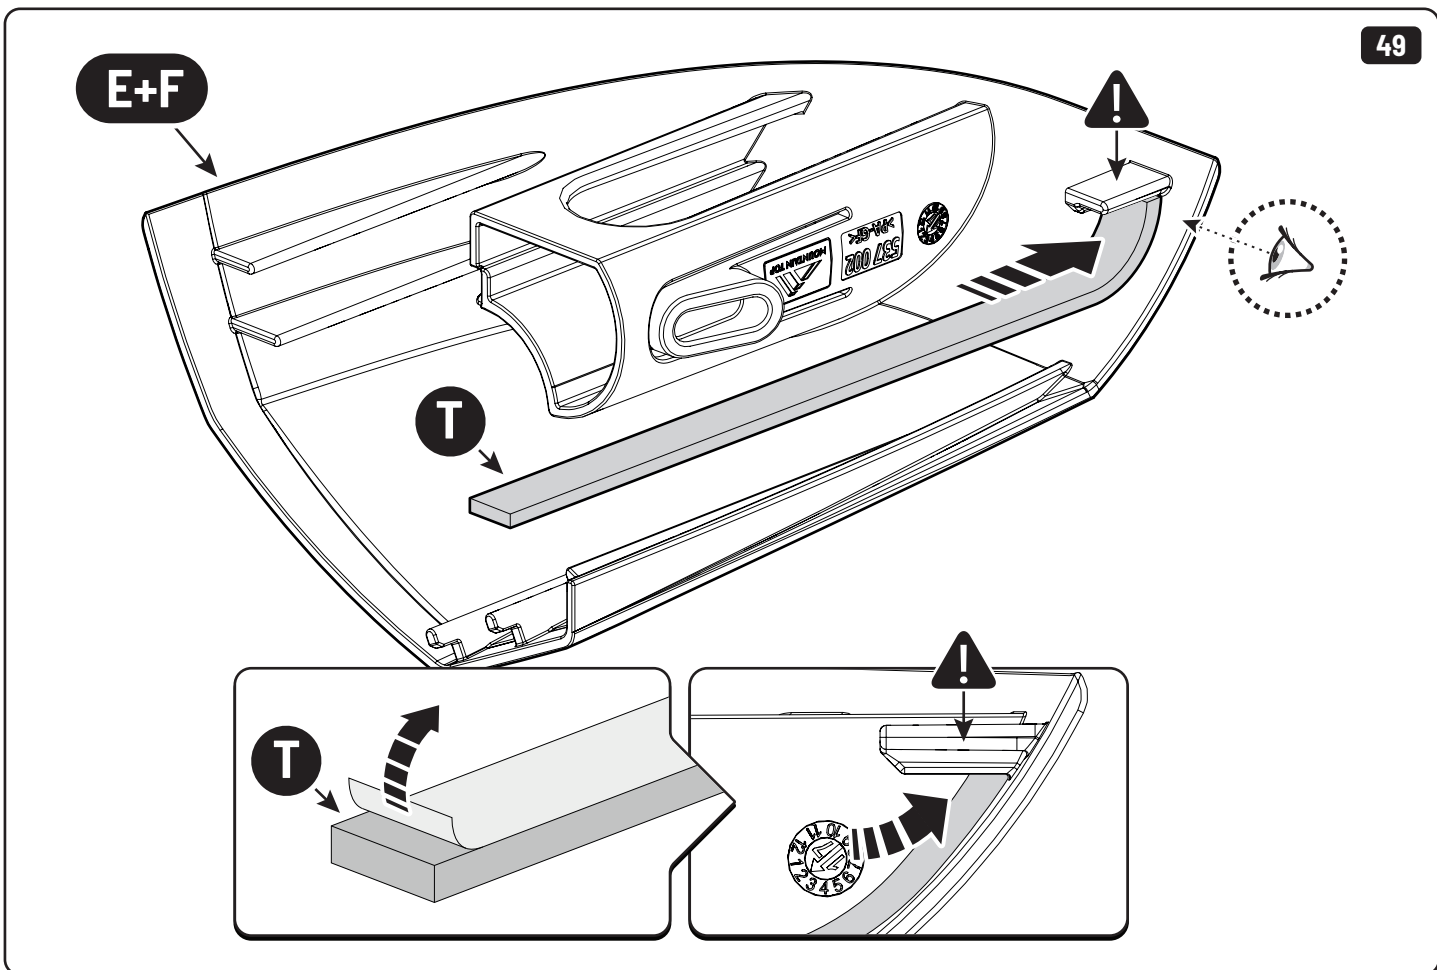

x2

13mm 10Nm

x4

Steps	Page	Done by
Mounting gliding rail in canister	12	
Holes for drain	17-20	
Width + Cross measurement	27	
Tightening the clamp screw	28-29	
Mounting drain	36	

Customer Service +45 4810 2950 (08:00 - 16:00 CET)
Support info@mountaintop.dk
Website www.mountaintop.dk
Address Pedersholmparken 10, 3600 Frederikssund, Denmark