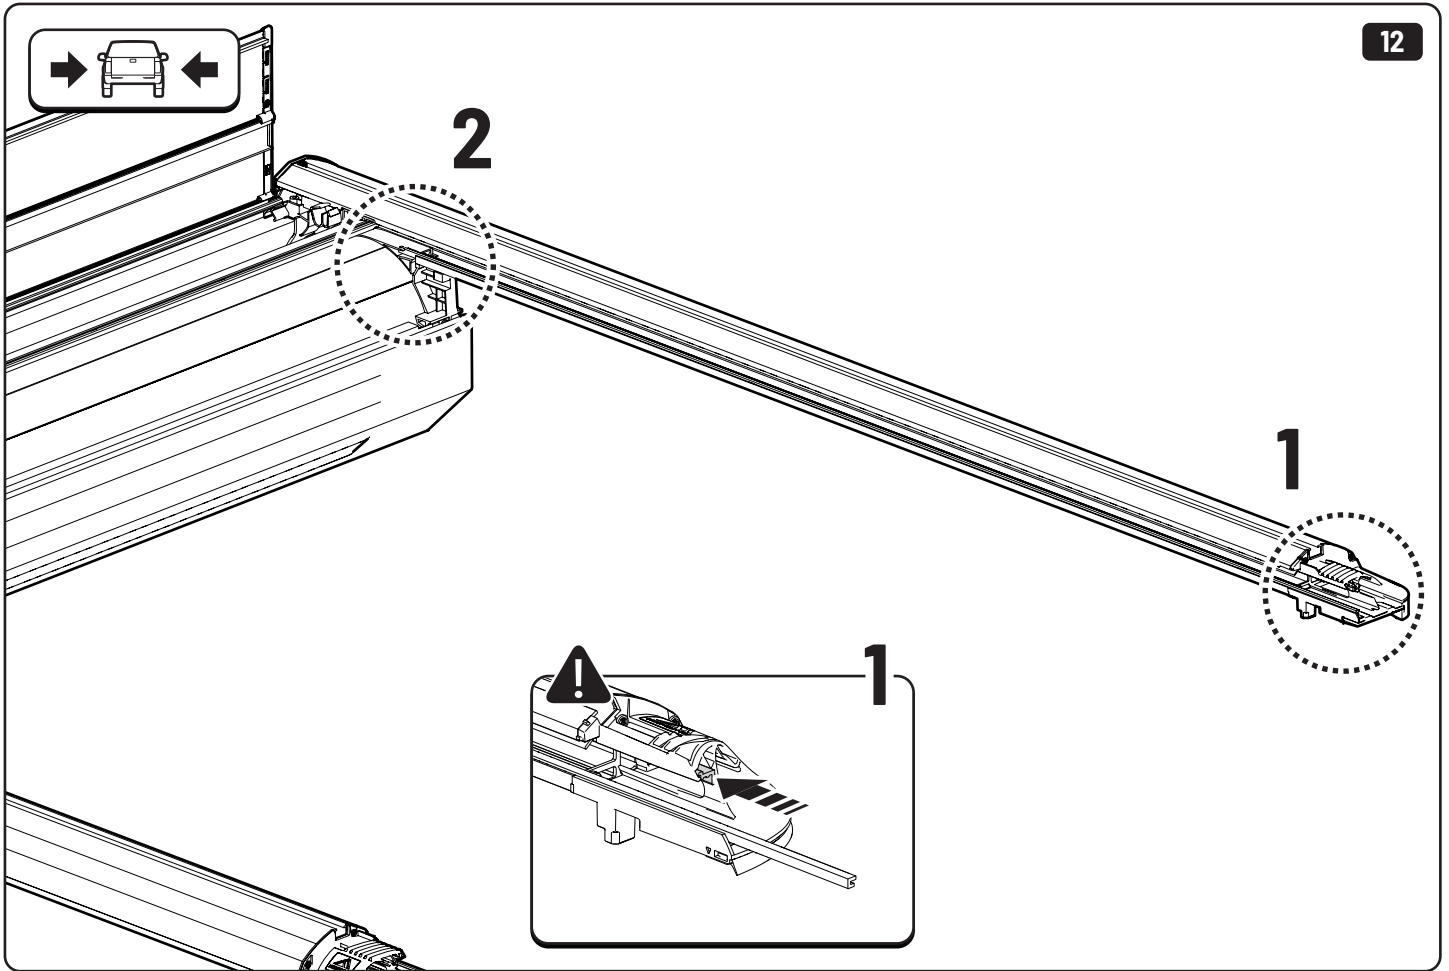

2

Maxus

Ø 3,5mm

Ø 32mm

 Rust Protection

Ø3,5mm

Ø32mm

LOCTITE 243