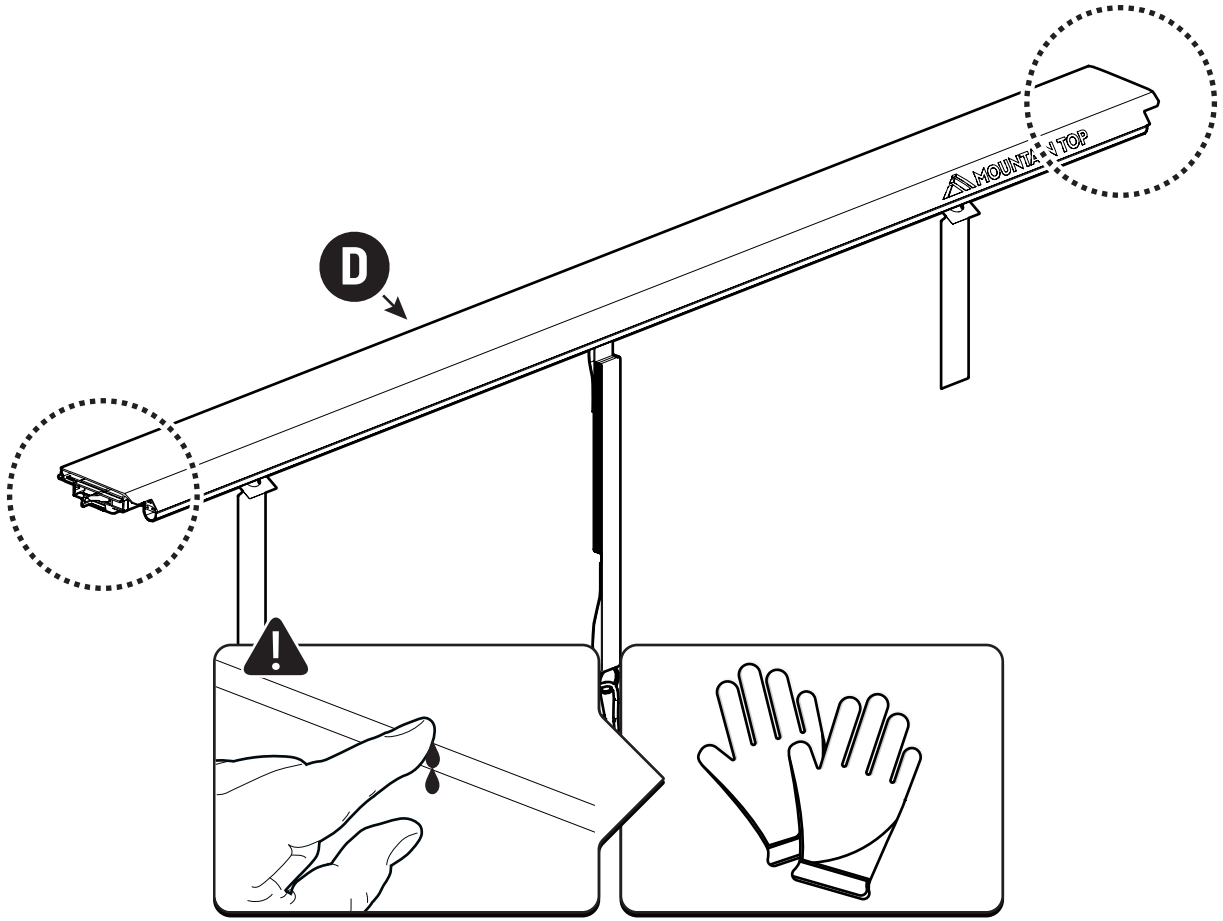

x2

13mm 10Nm

x4

Steps	Page	Done by
Mounting gliding rail in canister	12	
Holes for drain	17-20	
Width + Cross measurement	27	
Tightening the clamp screw	28-29	
Mounting drain	36	

Customer Service +45 4810 2950 (08:00 - 16:00 CET)
Support info@mountaintop.dk
Website www.mountaintop.dk
Address Pedersholmparken 10, 3600 Frederikssund, Denmark