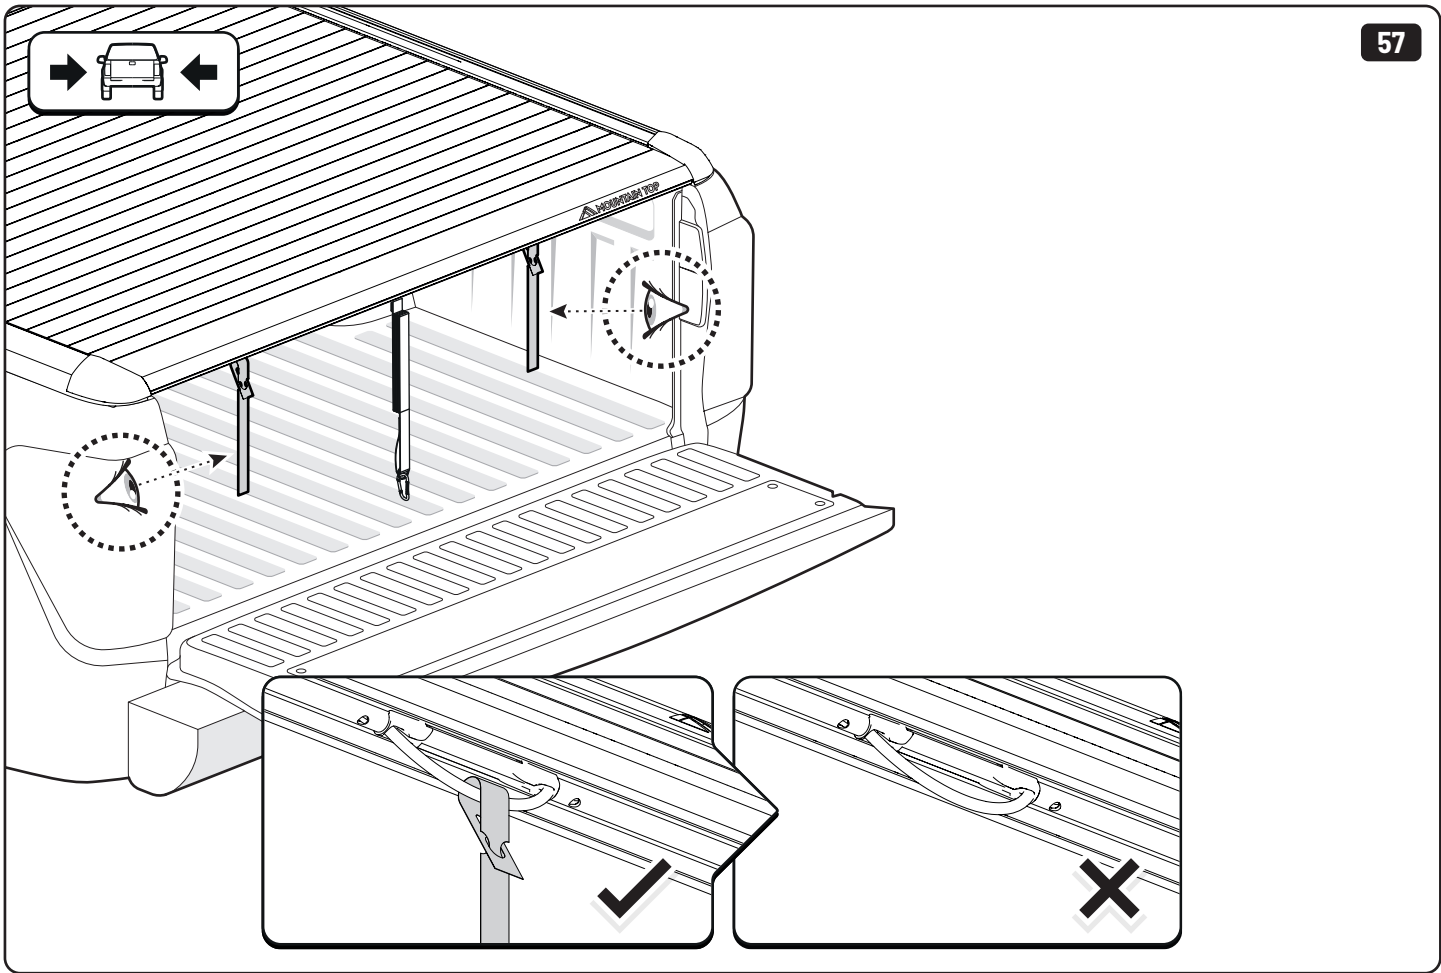

x2

13mm 10Nm

x4

Steps	Page	Done by
Mounting gliding rail in canister	12	
Holes for drain	17-20	
Width + Cross measurement	27	
Tightening the clamp screw	28-29	
Mounting drain	36	

Customer Service +45 4810 2950 (08:00 - 16:00 CET)
Support info@mountaintop.dk
Website www.mountaintop.dk
Address Pedersholmparken 10, 3600 Frederikssund, Denmark