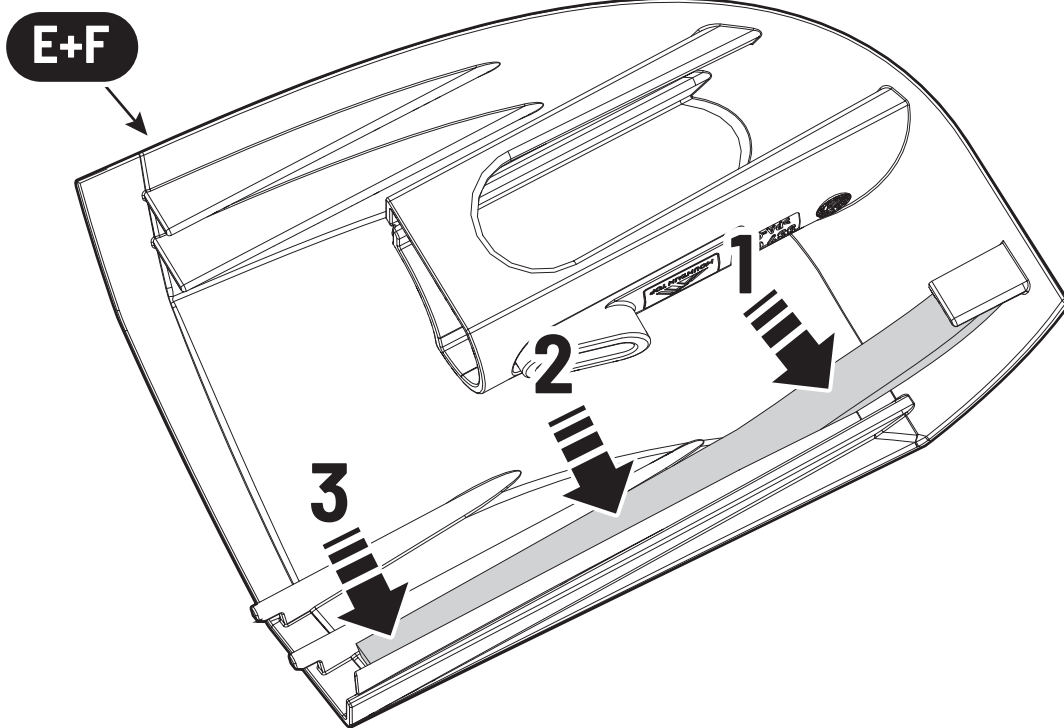

x2

13mm 10Nm

x4

Steps	Page	Done by
Mounting gliding rail in canister	12	
Holes for drain	17-20	
Width + Cross measurement	27	
Tightening the clamp screw	28-29	
Mounting drain	36	

Customer Service +45 4810 2950 (08:00 - 16:00 CET)
Support info@mountaintop.dk
Website www.mountaintop.dk
Address Pedersholmparken 10, 3600 Frederikssund, Denmark