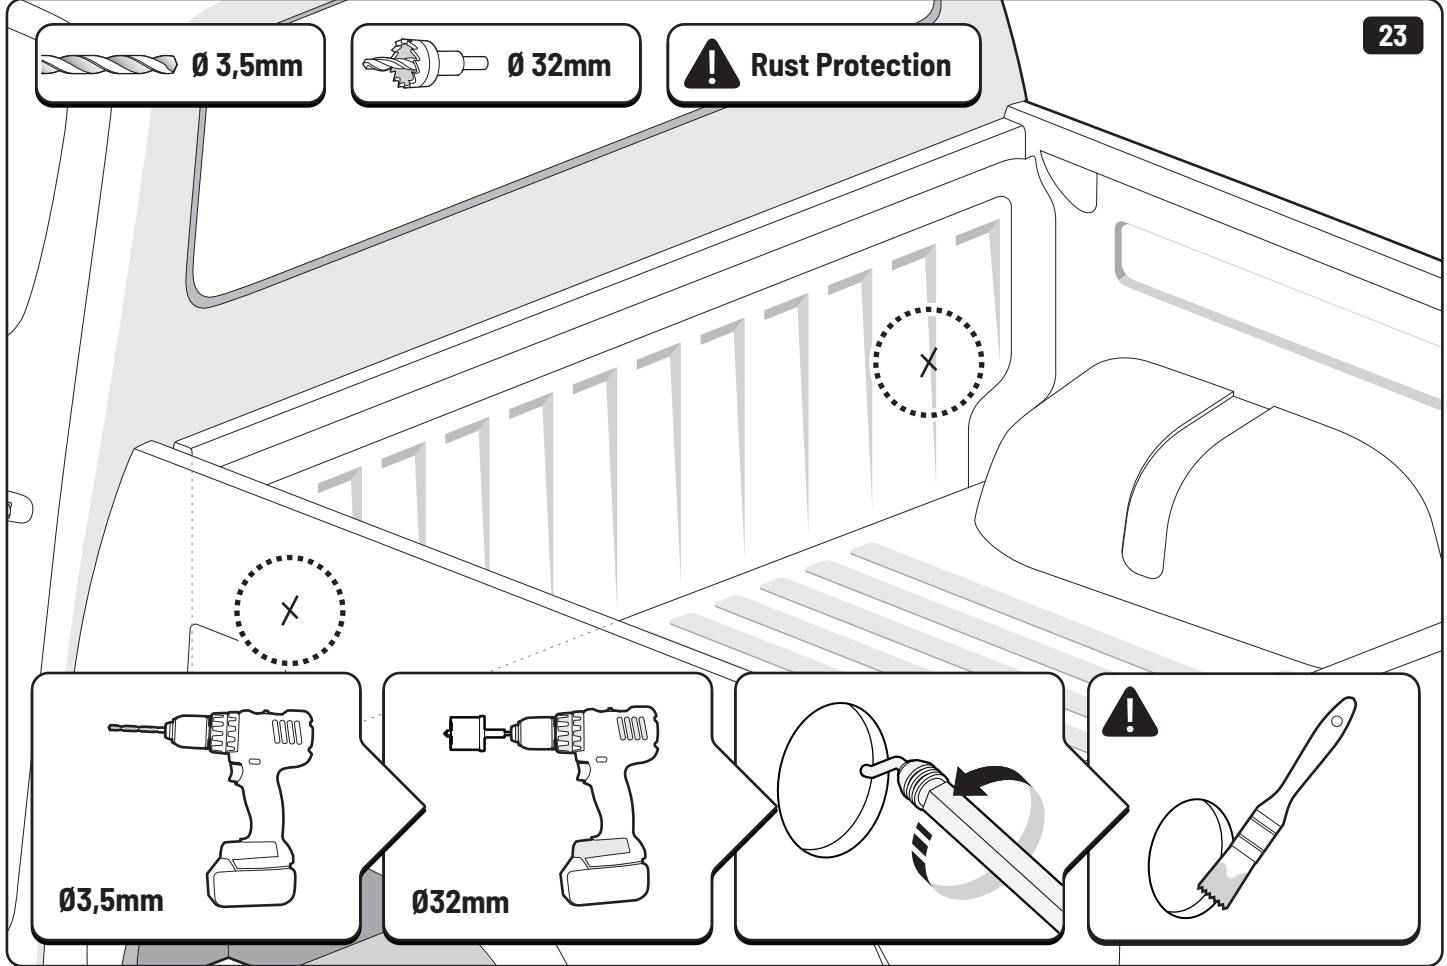

2

Maxus

Ø 3,5mm

Ø 32mm

 Rust Protection

Ø3,5mm

Ø32mm

LOCTITE 243