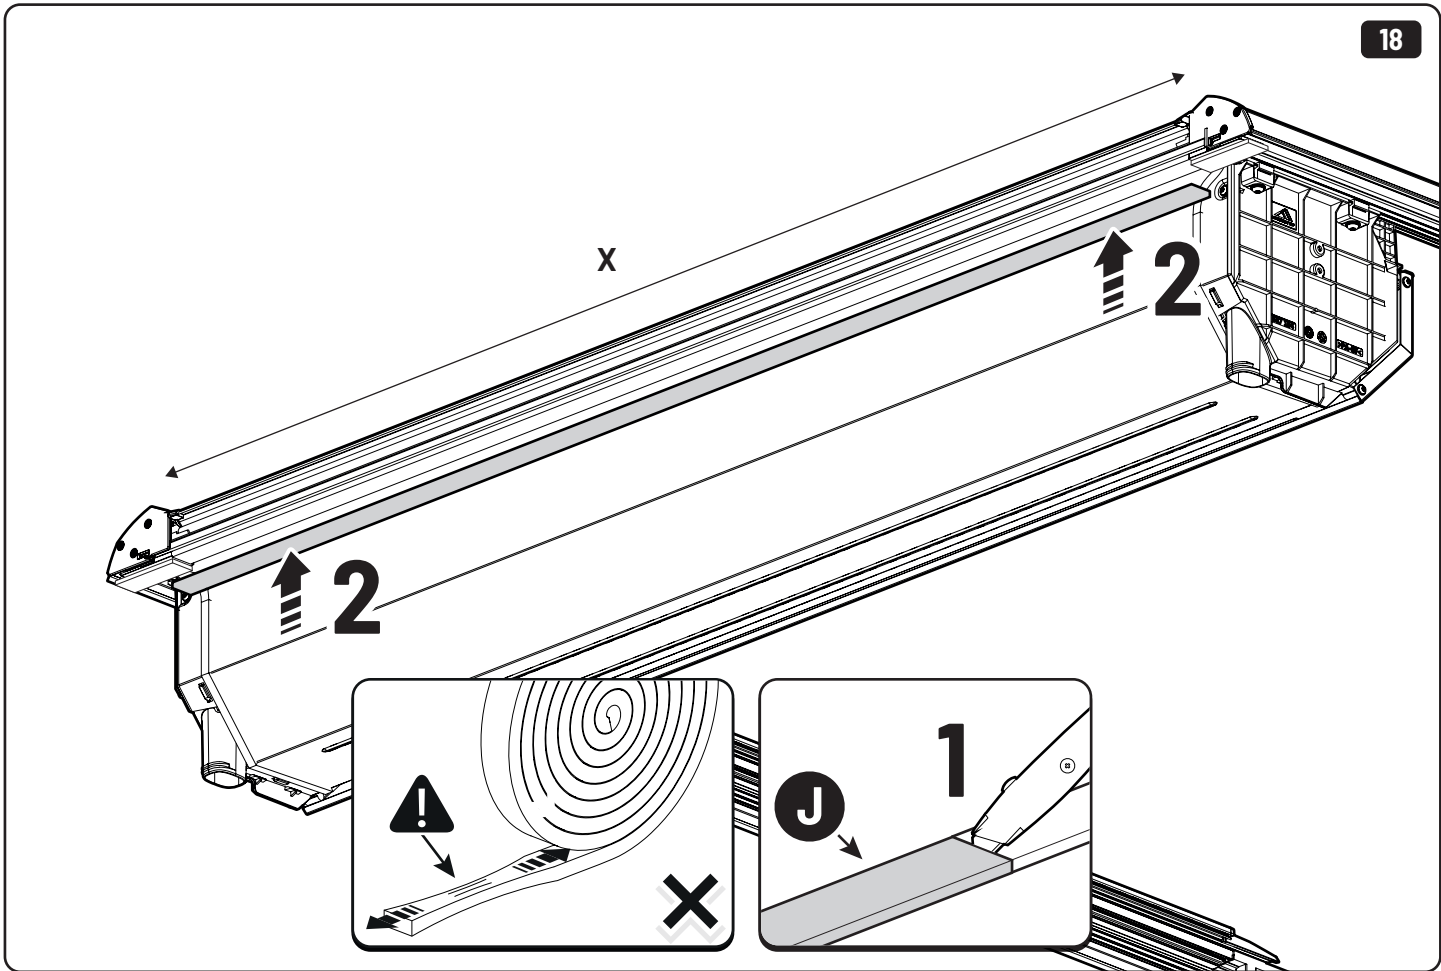

2

Maxus

Ø 3,5mm

Ø 32mm

 Rust Protection

Ø3,5mm

Ø32mm

LOCTITE 243