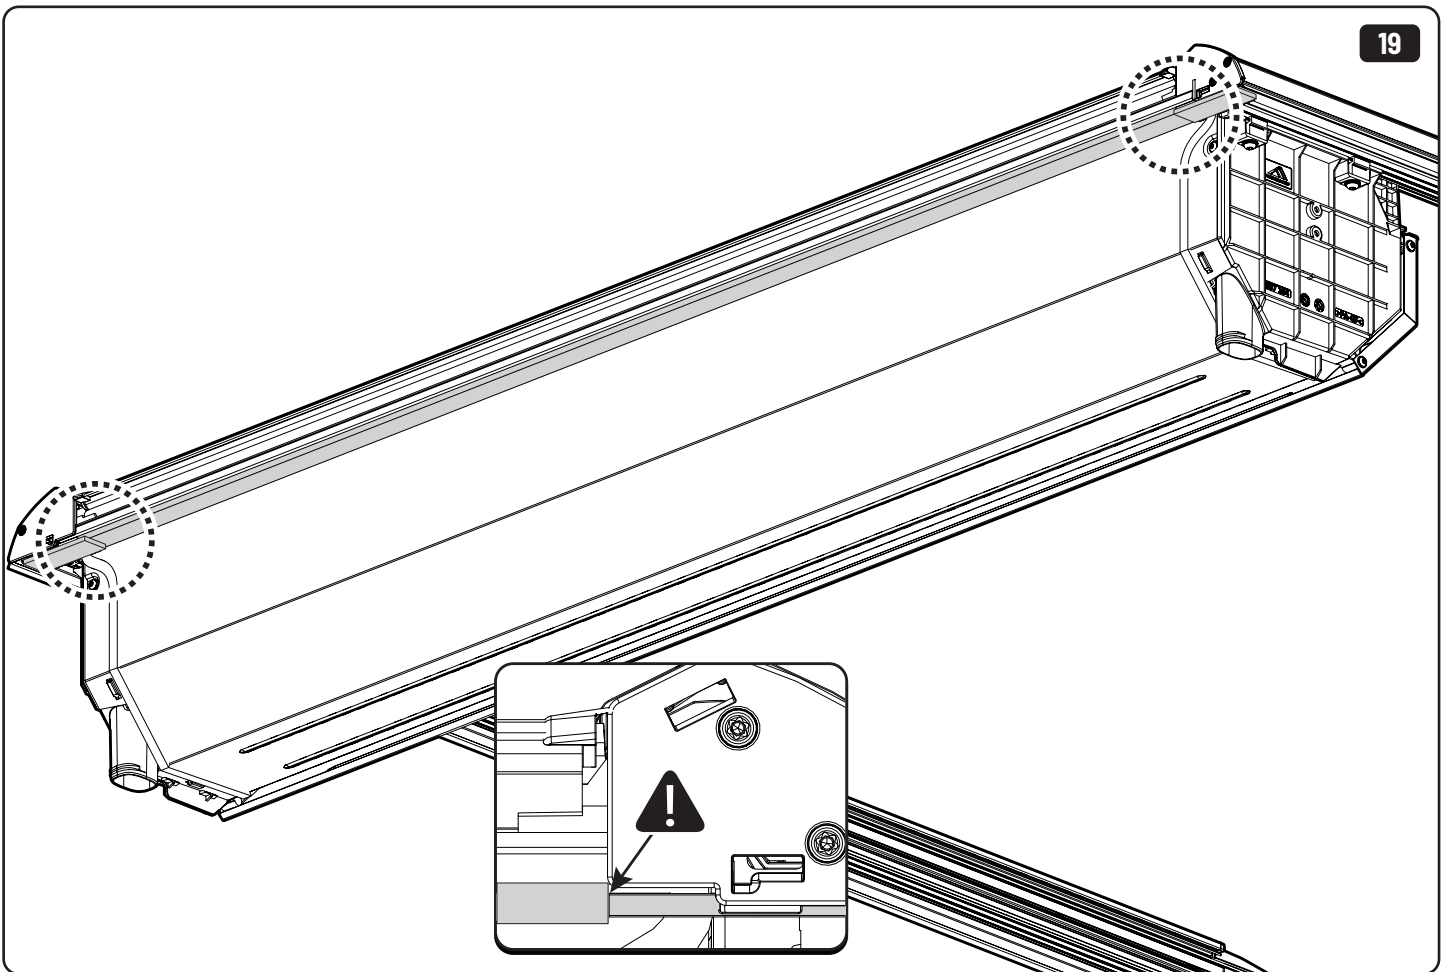

2

Maxus

Ø 3,5mm

Ø 32mm

 Rust Protection

Ø3,5mm

Ø32mm

LOCTITE 243