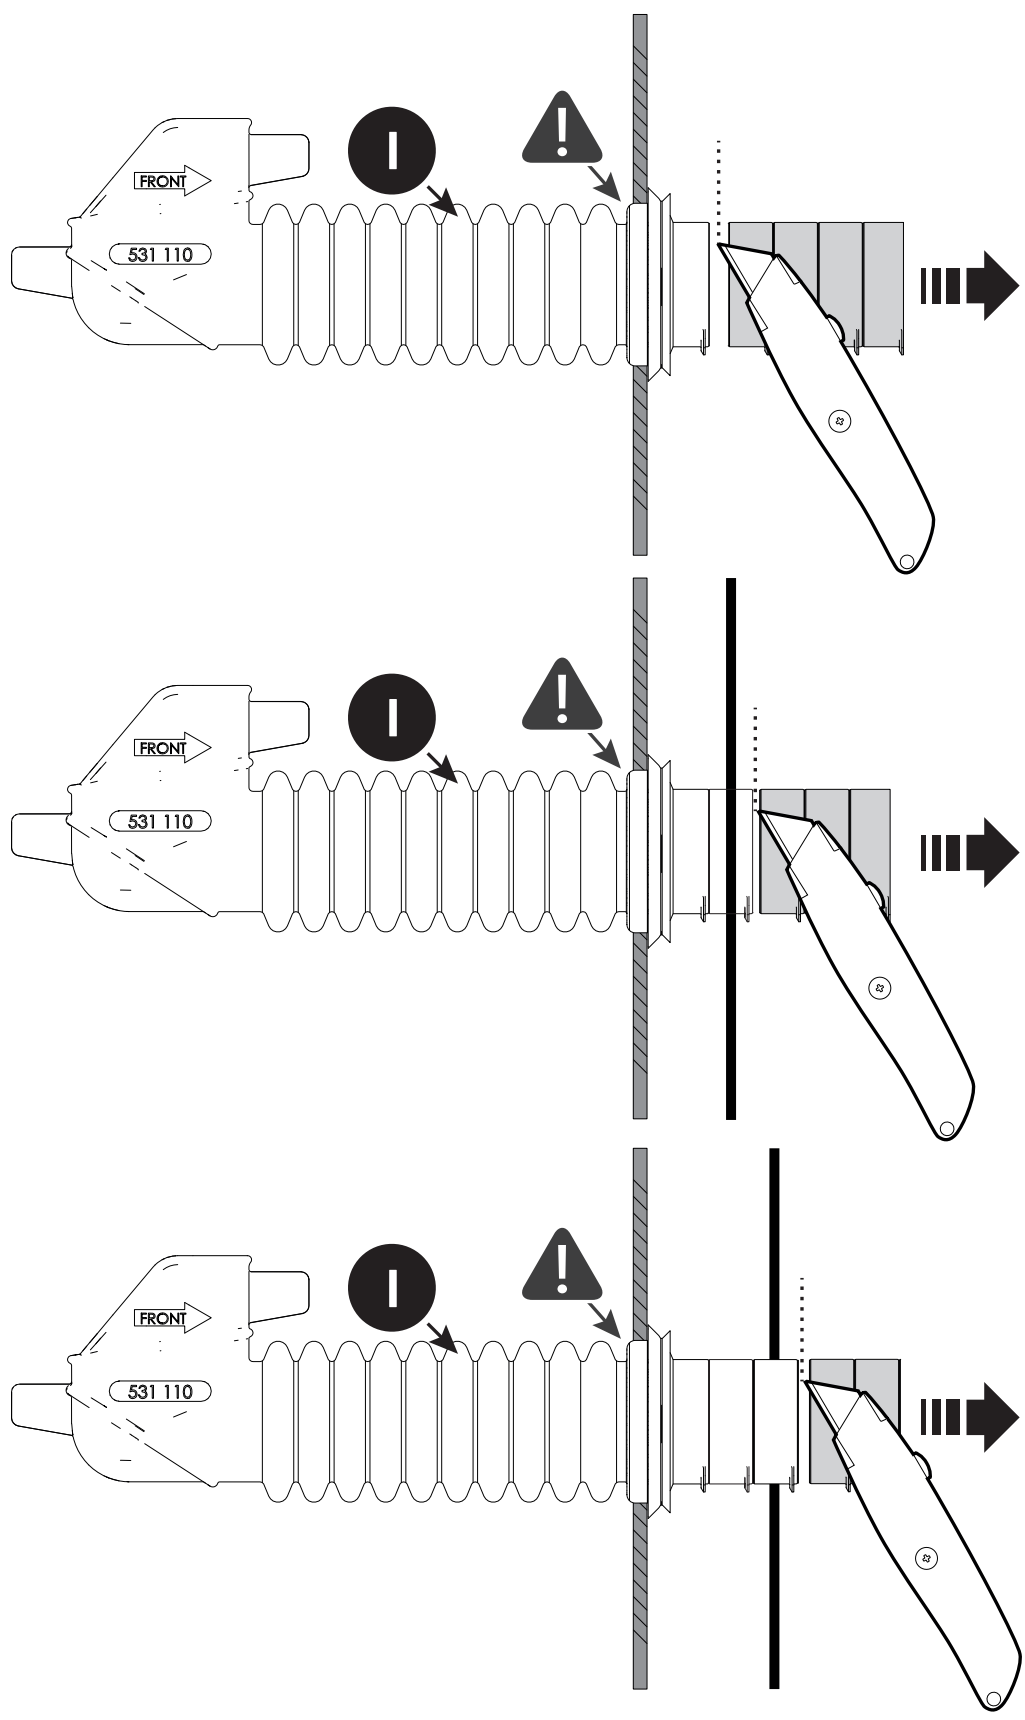

x2

13mm 10Nm

x4

Steps	Page	Done by
Mounting gliding rail in canister	12	
Holes for drain	17-20	
Width + Cross measurement	27	
Tightening the clamp screw	28-29	
Mounting drain	36	

Customer Service +45 4810 2950 (08:00 - 16:00 CET)
Support info@mountaintop.dk
Website www.mountaintop.dk
Address Pedersholmparken 10, 3600 Frederikssund, Denmark