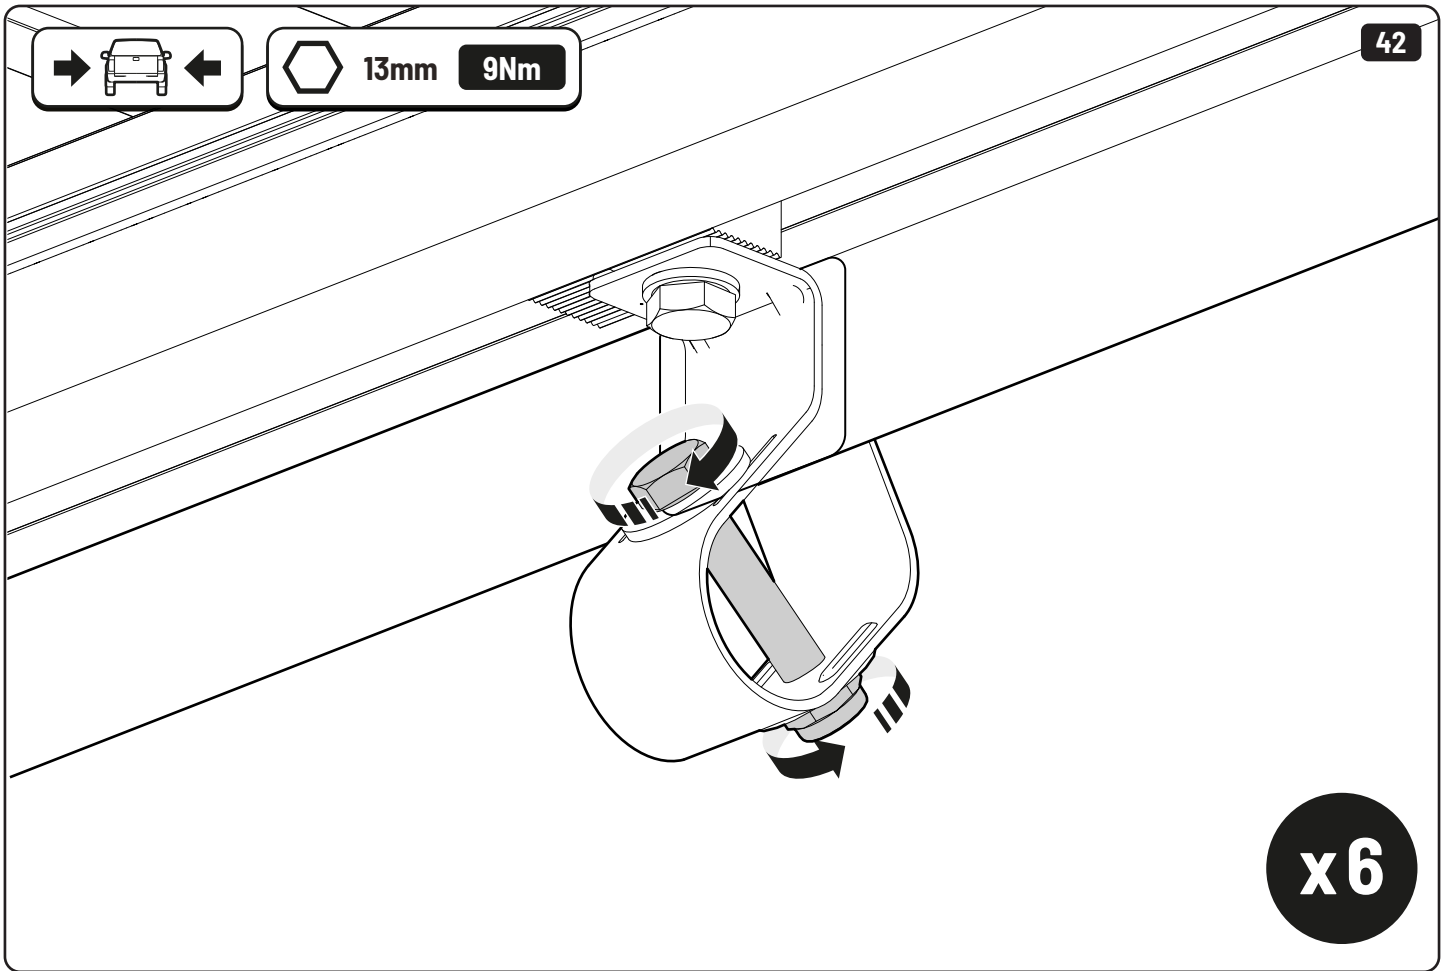

x2

13mm 10Nm

x4

Steps	Page	Done by
Mounting gliding rail in canister	12	
Holes for drain	17-20	
Width + Cross measurement	27	
Tightening the clamp screw	28-29	
Mounting drain	36	

Customer Service +45 4810 2950 (08:00 - 16:00 CET)
Support info@mountaintop.dk
Website www.mountaintop.dk
Address Pedersholmparken 10, 3600 Frederikssund, Denmark